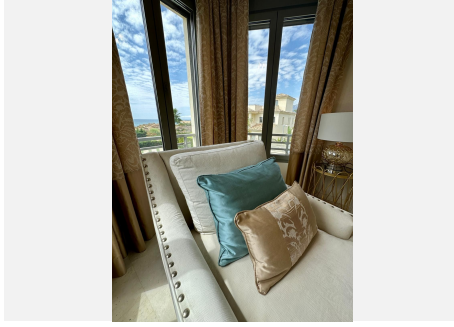

IDILIQ

ESTATES