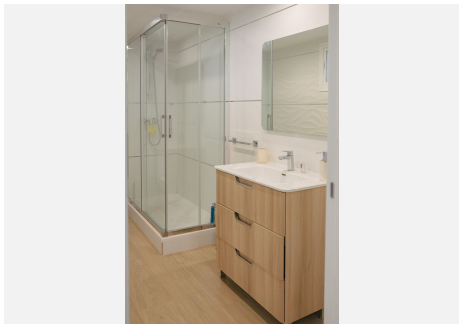

IDILIQ

ESTATES