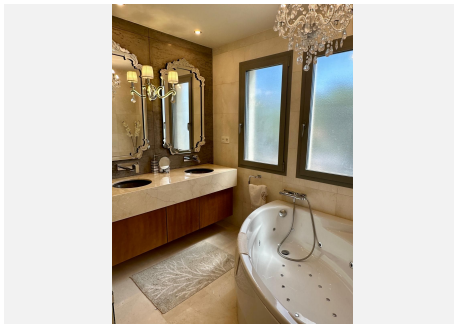

IDILIQ

ESTATES