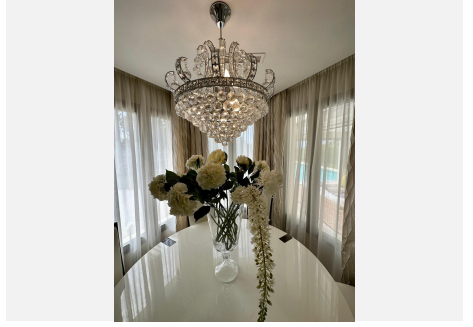

IDILIQ

ESTATES