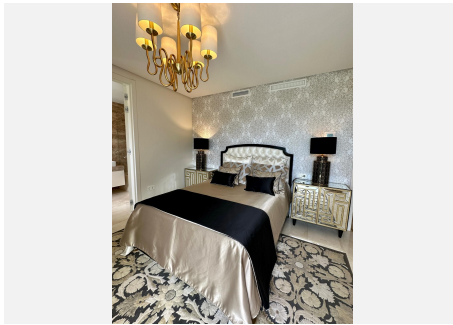

IDILIQ

ESTATES