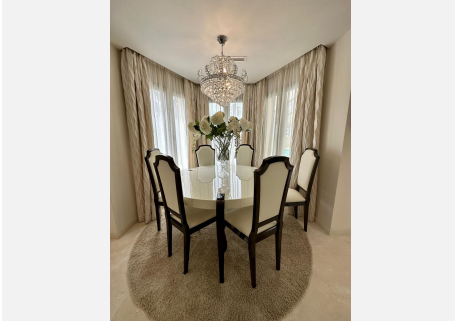

IDILIQ

ESTATES