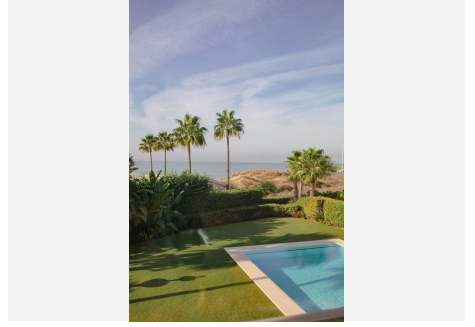

IDILIQ

ESTATES