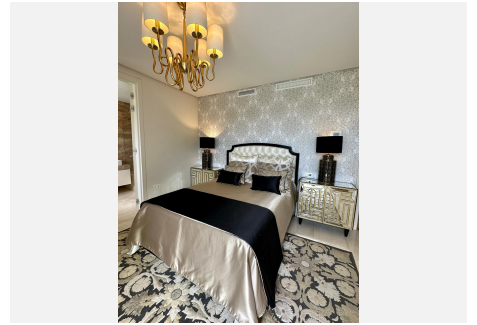

IDILIQ

ESTATES