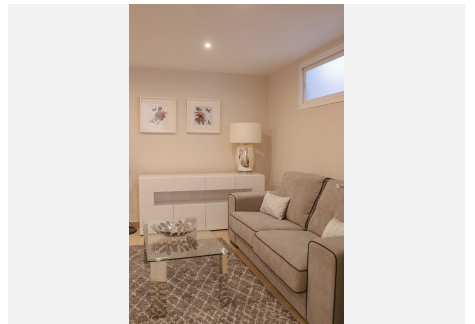

IDILIQ

ESTATES