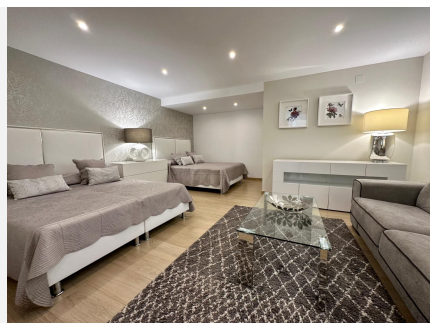

IDILIQ

ESTATES