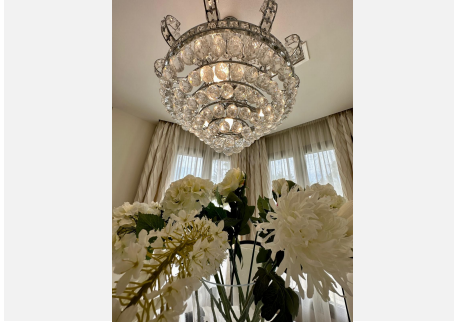

IDILIQ

ESTATES