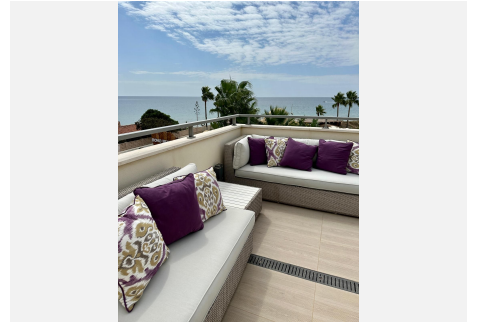

IDILIQ

ESTATES