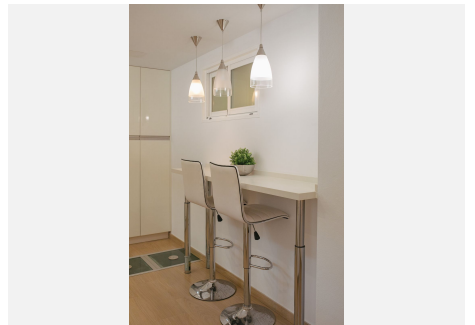

IDILIQ

ESTATES