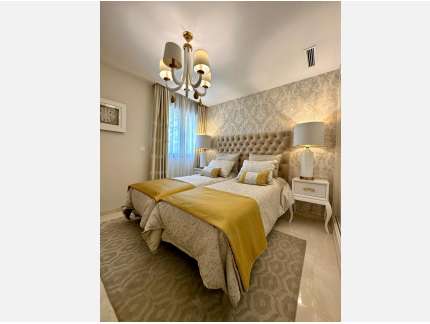

IDILIQ

ESTATES