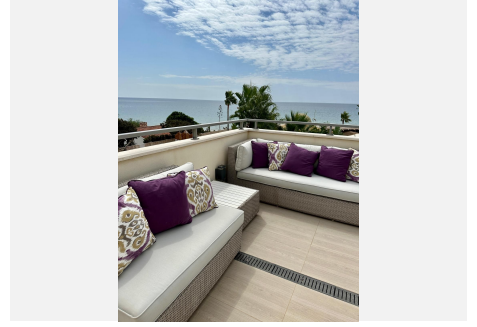

IDILIQ

ESTATES