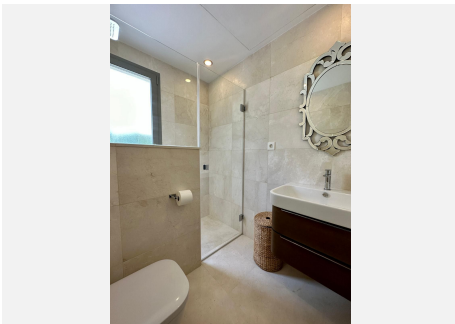

IDILIQ

ESTATES