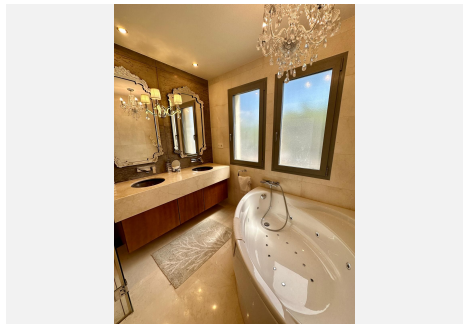

IDILIQ

ESTATES