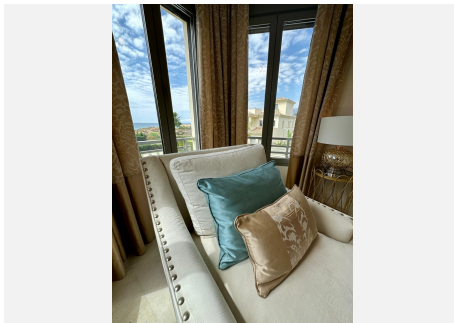

IDILIQ

ESTATES