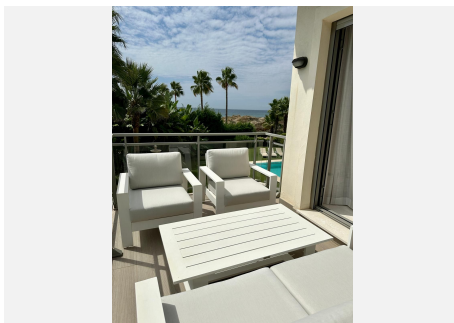

IDILIQ

ESTATES