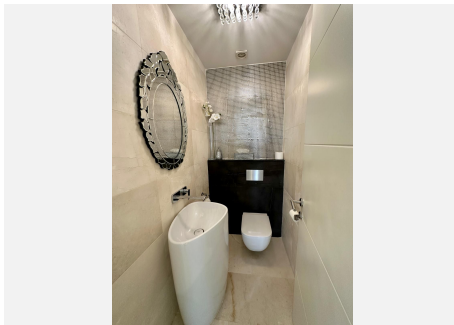

IDILIQ

ESTATES