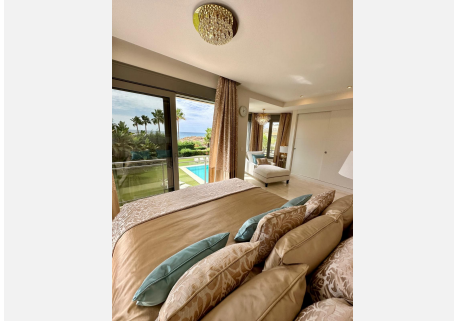

IDILIQ

ESTATES