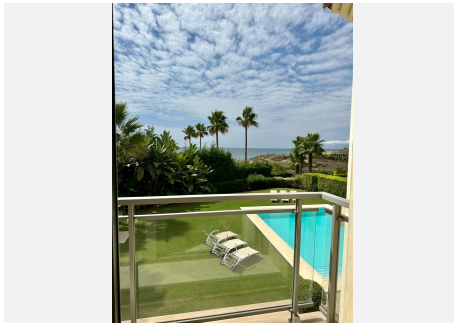

IDILIQ

ESTATES