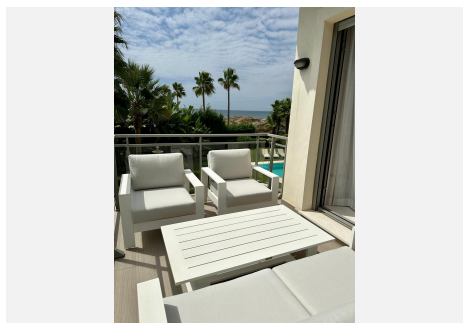

IDILIQ

ESTATES