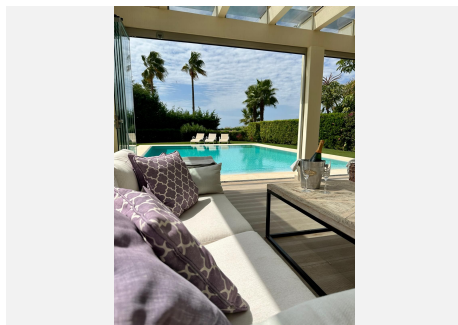

IDILIQ

ESTATES