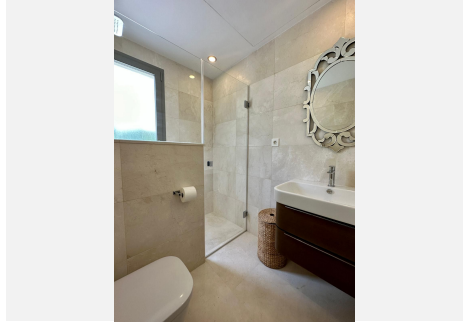

IDILIQ

ESTATES