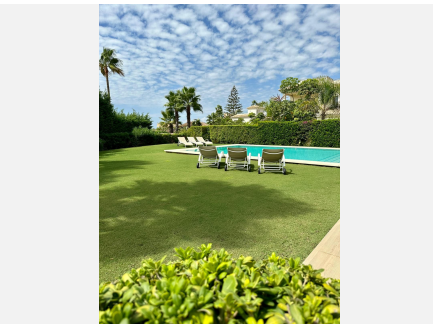

IDILIQ

ESTATES