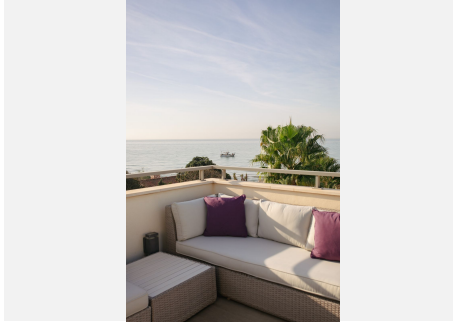

IDILIQ

ESTATES