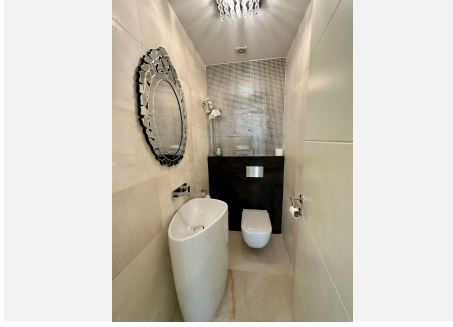

IDILIQ

ESTATES