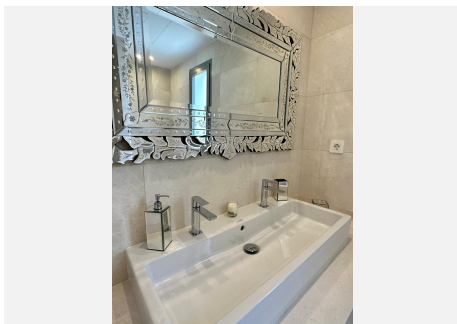

IDILIQ

ESTATES