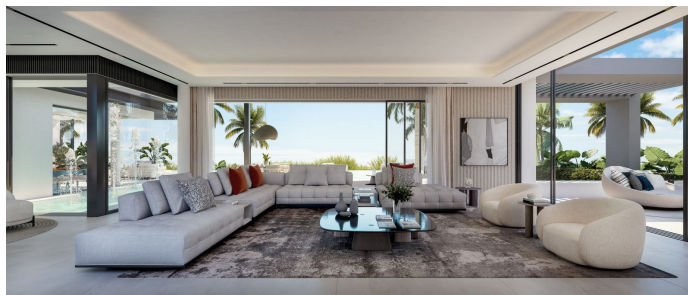

IDILIQ

ESTATES

R4429771

Benahavís

REF# R4429771 8.950.000 €

BEDS

7

BATHS

11.5

BUILT

1811 m²

PLOT

2000 m²

TERRACE

655 m²

Designed by Gonzalez Jacobsen, Marbella's leading architectural studio and carefully crafted by the Bonifacio Solís construction company, these twin villas share a perfect pedigree. As a design and construction partnership, they have been responsible for some of the most prestigious residential projects in the area, and their expertise, creativity and flair is being fully expressed in these magnificent homes. The prime El Paraíso location offers breathtaking sea views and a tranquillity rarely found so close to the coast. These spacious contemporary villas offer open living spaces for pure Mediterranean living with a gentle blend of indoor and outdoor living leading from ample interiors with large picture windows to the wide terraces and pool areas. Construction and features are state-of-the-art and to the highest standards, and include every luxury including an indoor spa, double swimming pools and garage for several vehicles. Estimated completion date: end 2024. This is Villa 319.