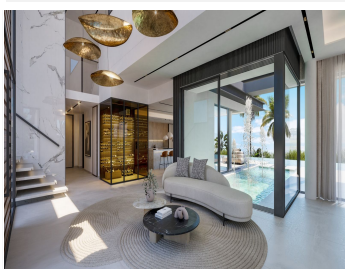

IDILIQ

ESTATES

R4429771

Benahavís

REF# R4429771 8.950.000 €

BEDS

7

BATHS

11.5

BUILT

1811 m²

PLOT

2000 m²

TERRACE

655 m²

Designed by Gonzalez Jacobsen, Marbella's leading architectural studio and carefully crafted by the Bonifacio Solís construction company, these twin villas share a perfect pedigree. As a design and construction partnership, they have been responsible for some of the most prestigious residential projects in the area, and their expertise, creativity and flair is being fully expressed in these magnificent homes. The prime El Paraíso location offers breathtaking sea views and a tranquillity rarely found so close to the coast. These spacious contemporary villas offer open living spaces for pure Mediterranean living with a gentle blend of indoor and outdoor living leading from ample interiors with large picture windows to the wide terraces and pool areas. Construction and features are state-of-the-art and to the highest standards, and include every luxury including an indoor spa, double swimming pools and garage for several vehicles. Estimated completion date: end 2024. This is Villa 319.