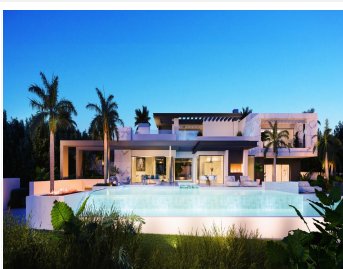

IDILIQ

ESTATES

R4429771

Benahavís

REF# R4429771 8.950.000 €

BEDS

7

BATHS

11.5

BUILT

1811 m²

PLOT

2000 m²

TERRACE

655 m²

Designed by Gonzalez Jacobsen, Marbella's leading architectural studio and carefully crafted by the Bonifacio Solís construction company, these twin villas share a perfect pedigree. As a design and construction partnership, they have been responsible for some of the most prestigious residential projects in the area, and their expertise, creativity and flair is being fully expressed in these magnificent homes. The prime El Paraíso location offers breathtaking sea views and a tranquillity rarely found so close to the coast. These spacious contemporary villas offer open living spaces for pure Mediterranean living with a gentle blend of indoor and outdoor living leading from ample interiors with large picture windows to the wide terraces and pool areas. Construction and features are state-of-the-art and to the highest standards, and include every luxury including an indoor spa, double swimming pools and garage for several vehicles. Estimated completion date: end 2024. This is Villa 319.