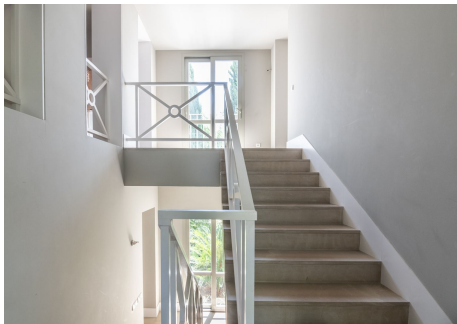

IDILIQ

ESTATES