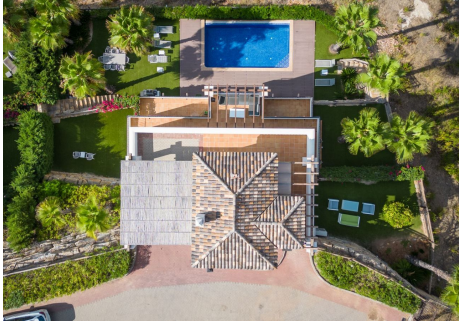

IDILIQ

ESTATES