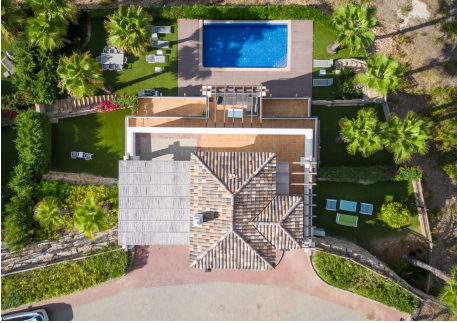

IDILIQ

ESTATES