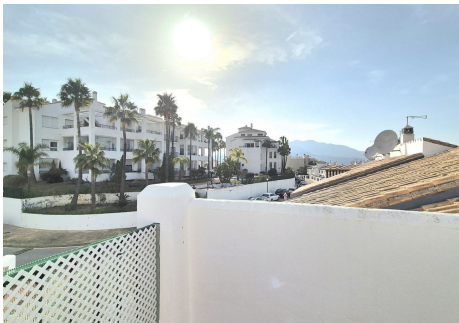

IDILIQ

ESTATES