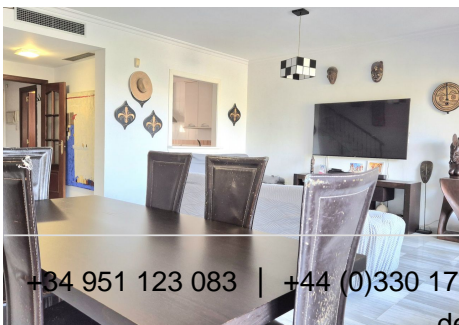

South-facing: views over the residential community and surrounding mountains, ensuring natural light throughout the day.

A true privilege for those who value nature, privacy, and peaceful living.

– Outdoor Living All Year Round:

The property includes a private 27 m² garden, with the possibility of converting it into a spacious terrace—perfect for creating a chill-out area or outdoor dining space.

On the second floor, you will find an impressive 51 m² solarium covering the entire footprint of the house. This exceptional space is ideal for enjoying the sun, entertaining guests, or simply relaxing while admiring the panoramic views.

– Additional Features:

Private parking

Excellent condition

Well-maintained and quiet residential community

– Lifestyle:

This home is ideal for families and golf enthusiasts seeking to live surrounded by nature, with stunning views and the peace of a privileged residential area. All complemented by the exceptional Costa del Sol climate, offering over 300 days of sunshine per year.

A unique opportunity to enjoy space, quality of life, and an outstanding natural setting.