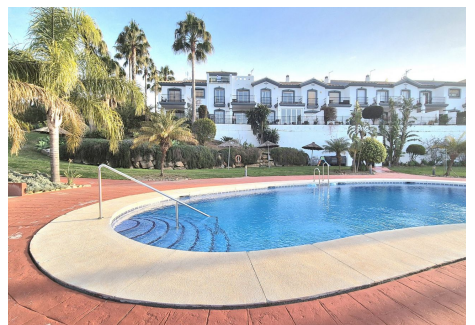

IDILIQ

ESTATES