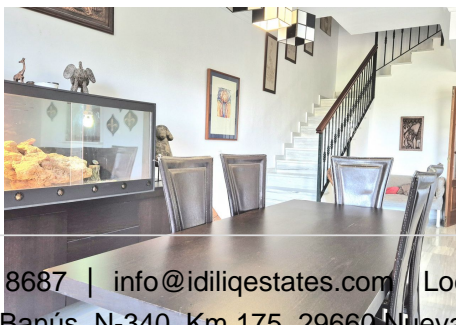

South-facing: views over the residential community and surrounding mountains, ensuring natural light throughout the day.

A true privilege for those who value nature, privacy, and peaceful living.

– Outdoor Living All Year Round:

The property includes a private 27 m² garden, with the possibility of converting it into a spacious terrace—perfect for creating a chill-out area or outdoor dining space.

On the second floor, you will find an impressive 51 m² solarium covering the entire footprint of the house. This exceptional space is ideal for enjoying the sun, entertaining guests, or simply relaxing while admiring the panoramic views.

– Additional Features:

Private parking

Excellent condition

Well-maintained and quiet residential community

– Lifestyle:

This home is ideal for families and golf enthusiasts seeking to live surrounded by nature, with stunning views and the peace of a privileged residential area. All complemented by the exceptional Costa del Sol climate, offering over 300 days of sunshine per year.

A unique opportunity to enjoy space, quality of life, and an outstanding natural setting.