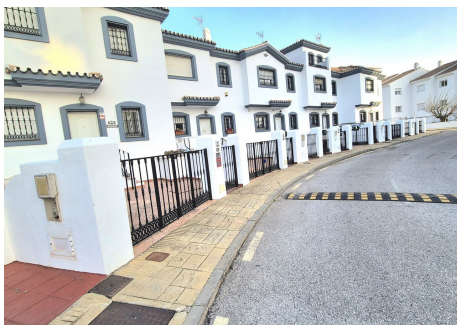

IDILIQ

ESTATES