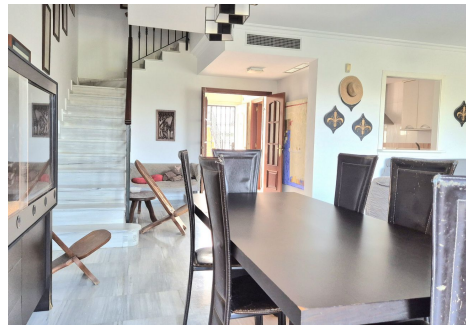

South-facing: views over the residential community and surrounding mountains, ensuring natural light throughout the day.

A true privilege for those who value nature, privacy, and peaceful living.

– Outdoor Living All Year Round:

The property includes a private 27 m² garden, with the possibility of converting it into a spacious terrace—perfect for creating a chill-out area or outdoor dining space.

On the second floor, you will find an impressive 51 m² solarium covering the entire footprint of the house. This exceptional space is ideal for enjoying the sun, entertaining guests, or simply relaxing while admiring the panoramic views.

– Additional Features:

Private parking

Excellent condition

Well-maintained and quiet residential community

– Lifestyle:

This home is ideal for families and golf enthusiasts seeking to live surrounded by nature, with stunning views and the peace of a privileged residential area. All complemented by the exceptional Costa del Sol climate, offering over 300 days of sunshine per year.

A unique opportunity to enjoy space, quality of life, and an outstanding natural setting.