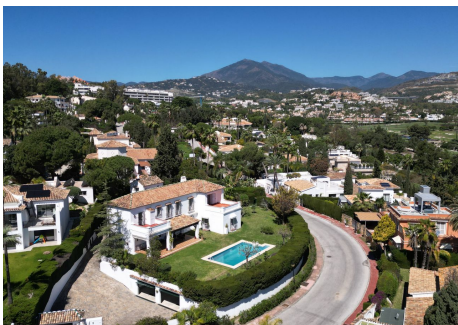

IDILIQ

ESTATES