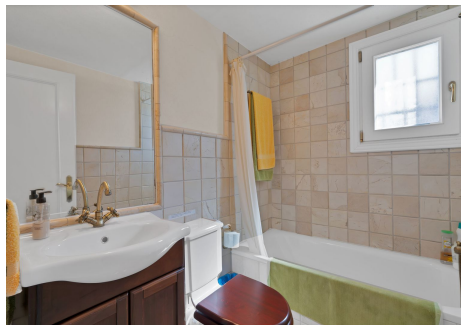

IDILIQ

ESTATES