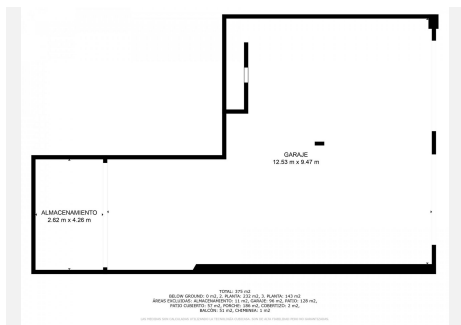

IDILIQ

ESTATES