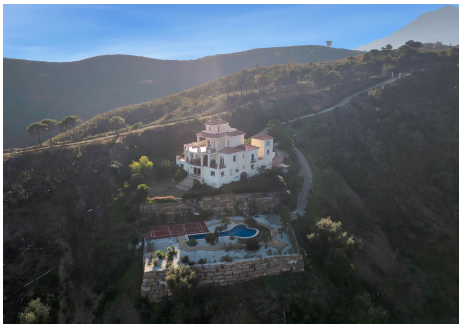

IDILIQ

ESTATES