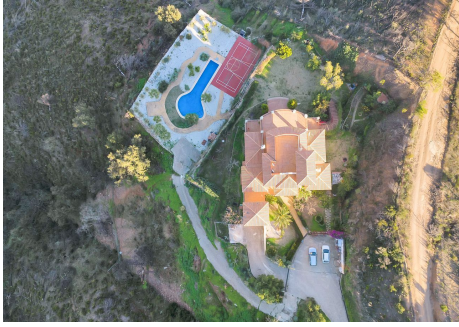

IDILIQ

ESTATES