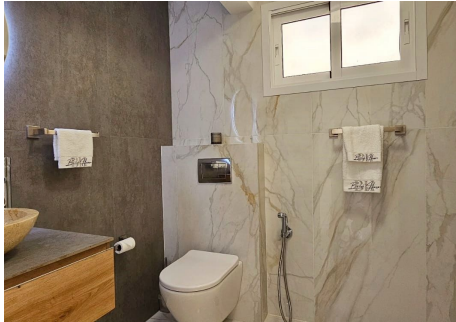

IDILIQ

ESTATES