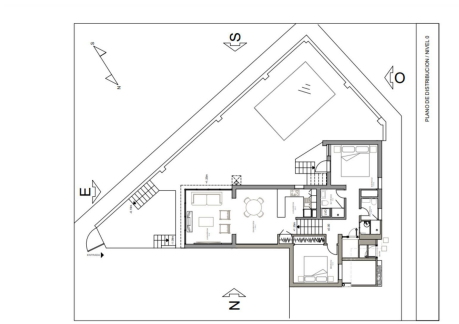

IDILIQ

ESTATES