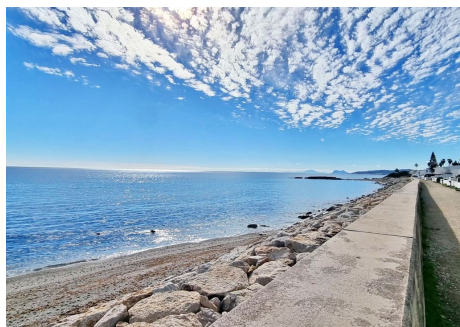

IDILIQ

ESTATES