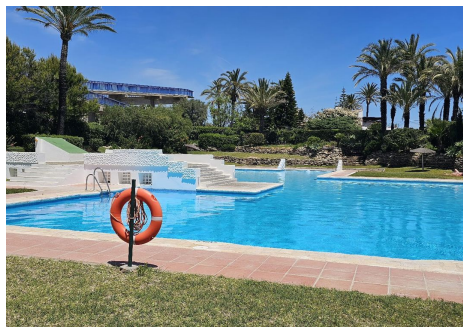

IDILIQ

ESTATES