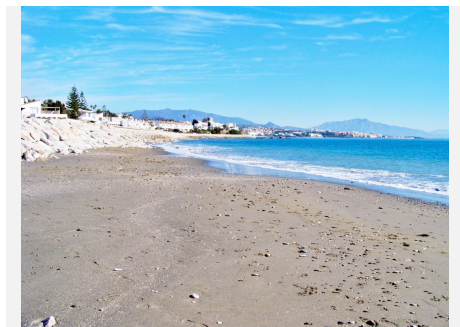

IDILIQ

ESTATES