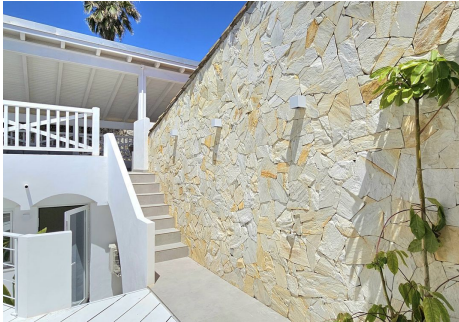

IDILIQ

ESTATES