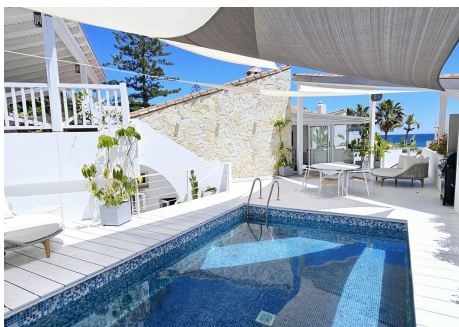

IDILIQ

ESTATES