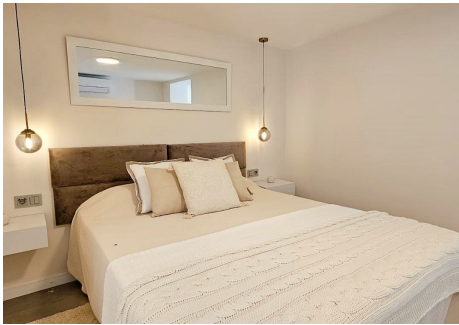

IDILIQ

ESTATES