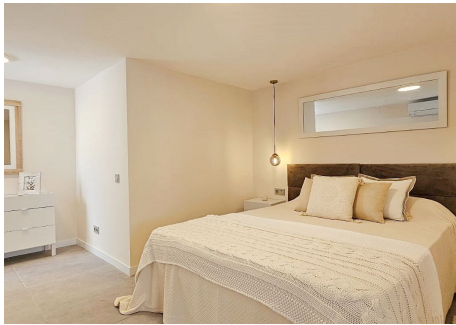

IDILIQ

ESTATES