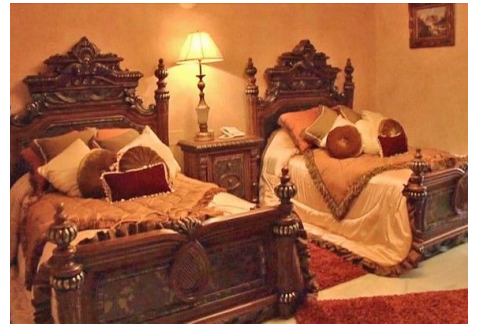

IDILIQ

ESTATES