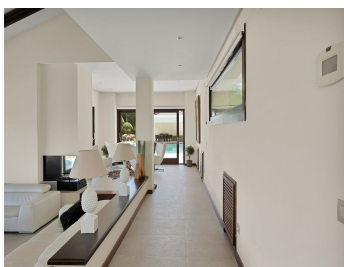

IDILIQ

ESTATES

R4734373

📍 Atalaya

REF# R4734373 2.495.000 €

BEDS

4

BATHS

5

BUILT

528 m²

PLOT

2032 m²

This stunning villa is situated in the prestigious and tranquil area of La Alqueria, offering incredible open sea views from all levels. The property boasts a modern design with high-quality finishes and a spacious layout, featuring generous living areas and multiple terraces. The interior includes open-plan living and dining areas, spacious kitchen, luxurious bathrooms, and multiple bedrooms, many with en-suite bathrooms. The outdoor amenities are equally impressive, with expansive terraces perfect for dining and lounging, a private pool with Mediterranean views, and landscaped gardens. Additional benefits include secure garage parking, an advanced security system, and close proximity to golf courses, beaches, and the vibrant town of Benahavis. This villa offers an unparalleled lifestyle of luxury and comfort with stunning sea views. ---

Contact Us Today for More Information