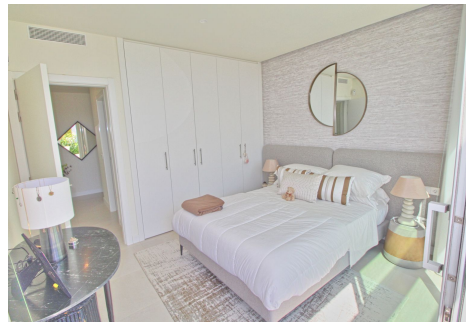

IDILIQ

ESTATES