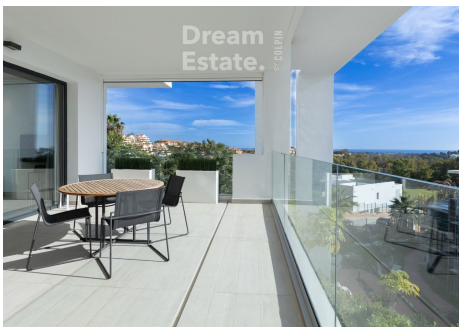

IDILIQ

ESTATES

and be captivated by this gem in Atalaya Hills!**