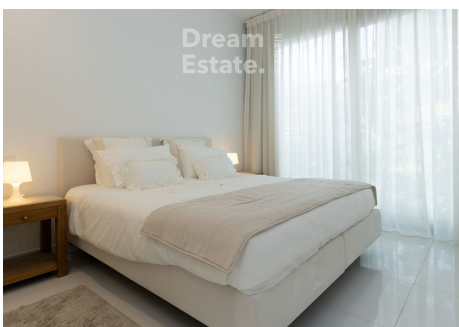

IDILIQ

ESTATES

and be captivated by this gem in Atalaya Hills!**