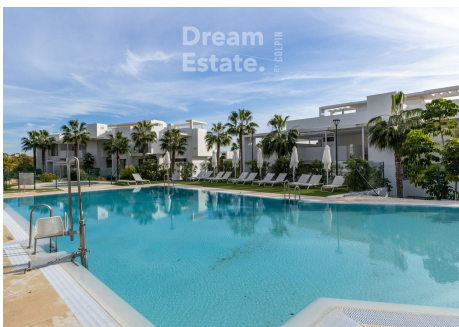

IDILIQ

ESTATES

and be captivated by this gem in Atalaya Hills!**