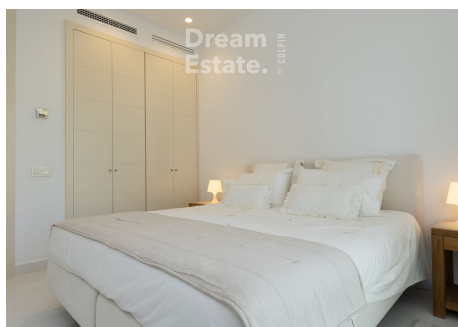

IDILIQ

ESTATES

and be captivated by this gem in Atalaya Hills!**