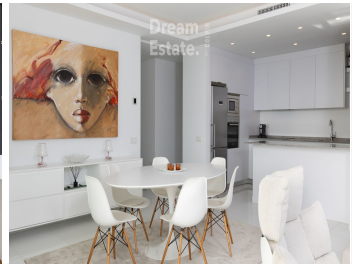

IDILIQ

ESTATES

R4919686

📍 Benahavís

REF# R4919686 875.000 €

BEDS

3

BATHS

2

BUILT

129 m²

TERRACE

45 m²

Beautiful Corner Apartment in Atalaya Hills, Benahavís – Luxurious Living Amidst Tranquility and Nature
Discover this stylish and modern corner apartment in the prestigious ****Atalaya Hills**** project, located in the picturesque Benahavís area. Completed in 2018, this property offers a perfect balance of contemporary design, comfort, and an excellent location. Property Features - ****Living Space****: A spacious and bright apartment with high-quality finishes and refined decor. - ****Bedrooms****: Three generous bedrooms and two bathrooms, ideal for families or as an investment with rental potential. - ****Orientation****: Southeast-facing, allowing you to enjoy beautiful morning and afternoon sunlight, perfect for natural brightness and a warm atmosphere. - ****Terrace****: A large terrace with stunning sea views and surrounding nature, perfect for relaxation or entertaining guests. - ****Basement****: Includes an underground parking space and a private storage room. Amenities The ****Atalaya Hills**** project offers: - Beautifully landscaped gardens. - A large swimming pool. - A fitness center. - A wellness area with a sauna and additional facilities. Location This corner apartment is located in the quiet and exclusive area of ****La Alquería****, within a short distance of a Mercadona supermarket, several golf courses, the vibrant Marbella, and the authentic charm of Benahavís. The beach and all essential amenities are just minutes away. A Unique Lifestyle This apartment is not just a home but an invitation to a unique lifestyle. Ready to discover your dream home? Schedule a viewing today

+34 951 123 083 | +44 (0)330 179 8687 | info@idiliqestates.com Local 28, Edificio D, Centro de Negocios Puerta de Banús, N-340, Km 175, 29660 Nueva Andlucia