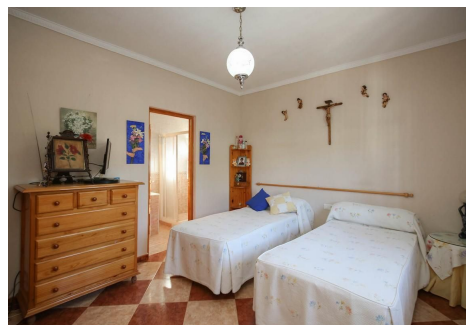

IDILIQ

ESTATES

large palm trees on either side of the house providing shade and privacy.