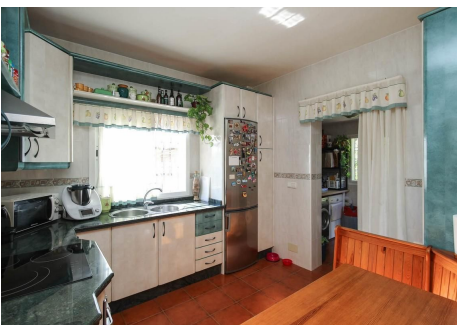

IDILIQ

ESTATES