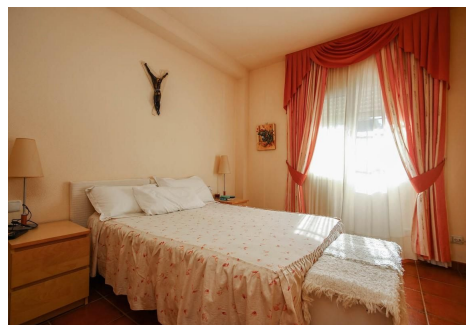

IDILIQ

ESTATES