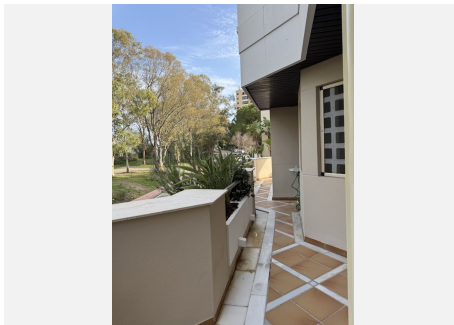

IDILIQ

ESTATES