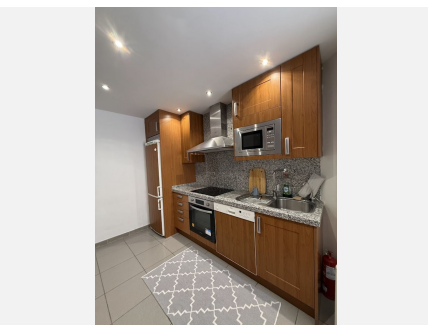

IDILIQ

ESTATES

countertops. A very large underground parking and storage room belong to the apartment .