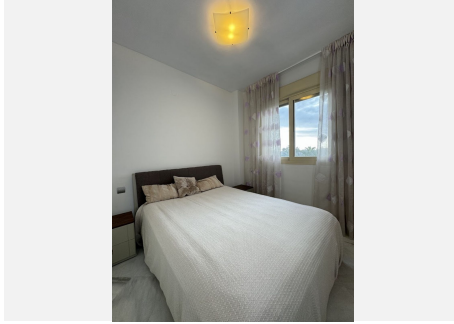

IDILIQ

ESTATES