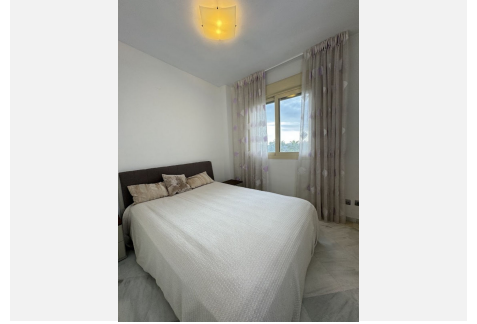

IDILIQ

ESTATES