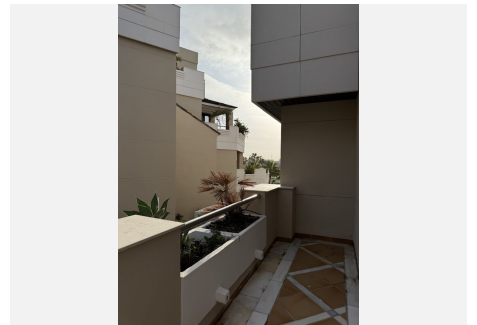

IDILIQ

ESTATES