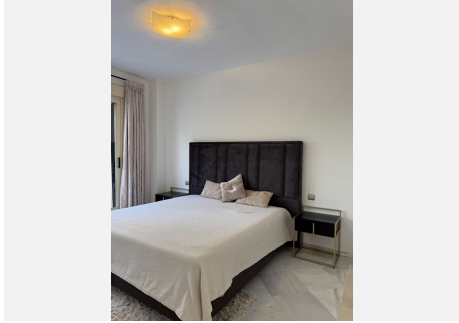

IDILIQ

ESTATES