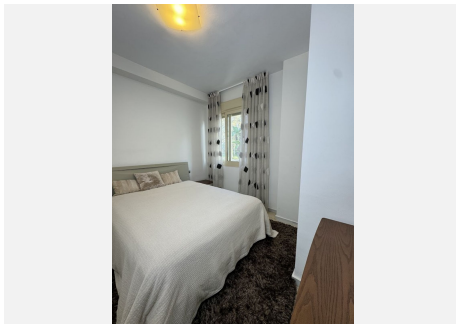

IDILIQ

ESTATES