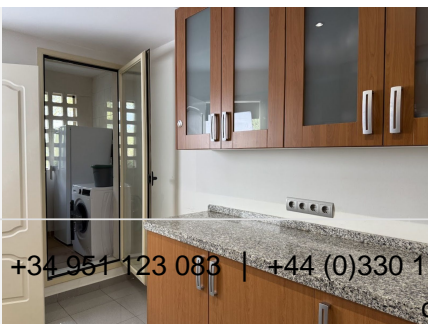

160 m²

TERRACE

45 m²

Wonderful 3 - bedroom apartment in Nueva Andalucía Marbella, in la Fuente de Aloha urbanization, with 24 hours of security and good infrastructure: There are 76 apartments and penthouses at Fuente Aloha, all built to a high standard to suit the needs and tastes of each individual. Urbanisation has a concierge, 24-hour security staff, surveillance camera system, large gardens, outdoor pool, indoor heated pool with jacuzzi and jets, gym, changing rooms, sauna and Turkish bath. You can find lots of international restaurants outside the property, including Thai, Italian, French, Indian, Spanish and Swedish cuisine. There are posh popular bars, supermarkets, laundry, organic food store, veterinarians, pets groomers, cafes, hairdressers, tennis and padel courts around. Its located close to many international and local schools and colleges, such as Aloha College, Laude San Pedro International School, Les Roches and many more. In addition to its excellent location, Fuente Aloha is surrounded by three golf courses, tennis courts and is very close to Puerto Banús. At street level there are taxi ranks, restaurants, supermarkets, ATMs, and a veterinarian, so you don't need a car. This is an apartment with an extraordinary location and very complete community facilities. Newly renovated, the apartment with 3 large bedrooms each with its own bathroom offers a spacious and bright interior space with a large covered terrace, living spaces, and a good-sized living room. The well-equipped and beautifully maintained kitchen includes stainless steel appliances and granite

+34 951 123 083 | +44 (0)330 179 8687 | info@idiliqestates.com Local 28, Edificio D, Centro de Negocios Puerta de Banús, N-340, Km 175, 29660 Nueva Andlaucia

IDILIQ

ESTATES

countertops. A very large underground parking and storage room belong to the apartment .