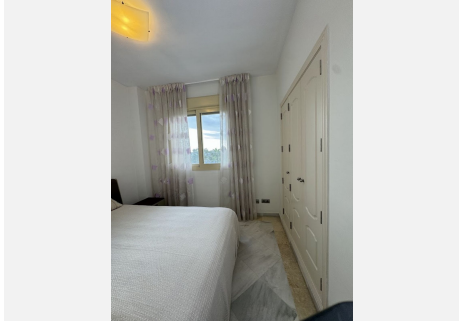

IDILIQ

ESTATES