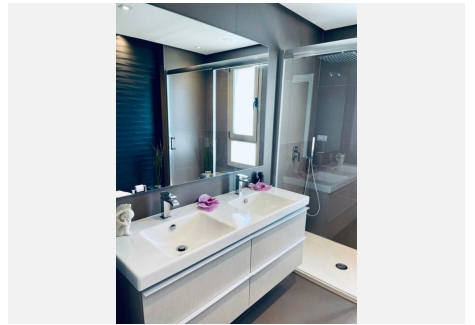

IDILIQ

ESTATES