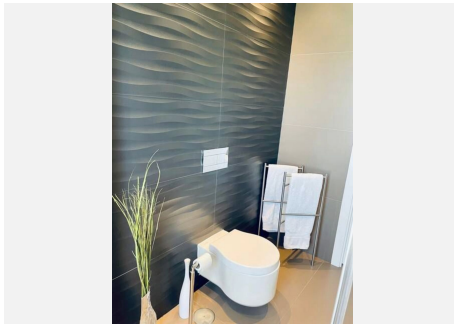

IDILIQ

ESTATES