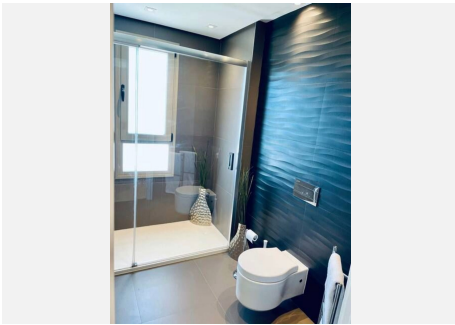

IDILIQ

ESTATES