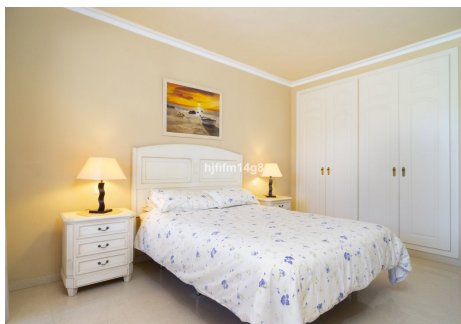

IDILIQ

ESTATES

Residents of El Embrujo Playa benefit from beautifully landscaped tropical gardens, outstanding communal facilities, and 24-hour gated security, making it one of the most secure and prestigious residential complexes close to Puerto Banús.

A private underground parking space and storage room are also included in the price.

This is a rare opportunity to own a stylish beachside apartment in El Embrujo Playa, perfectly positioned near Puerto Banús and Marbella's renowned seaside promenade — ideal as a permanent residence, luxury holiday home, or investment property on the Costa del Sol.