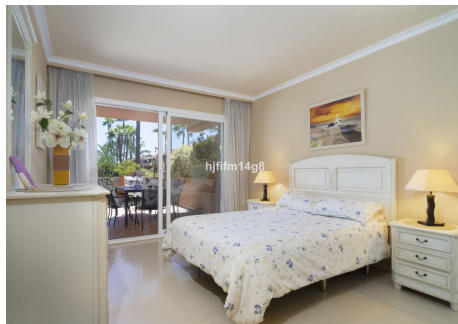

133 m²

Discover this beautifully positioned corner ground floor apartment in the prestigious El Embrujo Playa, one of the most desirable beachside communities near Puerto Banús. Ideally located between Puerto Banús and San Pedro de Alcántara, the property enjoys an exceptional setting just a short stroll from the beach, beachfront promenade, exclusive beach clubs, restaurants, and everyday amenities.

This elegant residence combines privacy, comfort, and an unbeatable orientation within the sought-after El Embrujo Playa development. The spacious living and dining area opens seamlessly onto a covered terrace with direct access to the beautifully maintained communal gardens and swimming pool, creating the perfect indoor-outdoor lifestyle for enjoying Marbella's year-round climate.

The apartment features a fully fitted independent kitchen with a separate utility room, offering both practicality and convenience. The master suite includes an en-suite bathroom and direct terrace access, while the guest bedroom and guest bathroom provide comfortable accommodation for family or visitors.

A private underground parking space and storage room are also included in the price.

This is a rare opportunity to own a stylish beachside apartment in El Embrujo Playa, perfectly positioned near Puerto Banús and Marbella's renowned seaside promenade — ideal as a permanent residence, luxury holiday home, or investment property on the Costa del Sol.