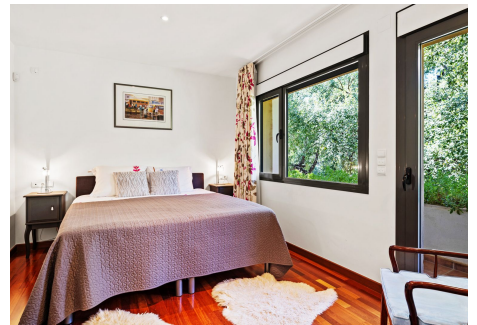

IDILIQ

ESTATES