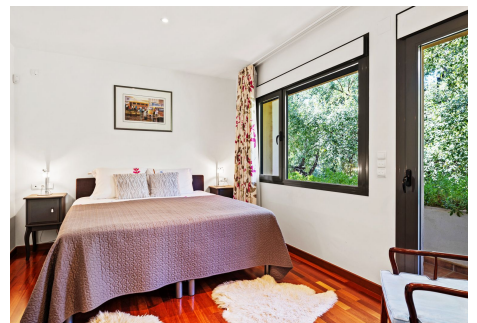

IDILIQ

ESTATES