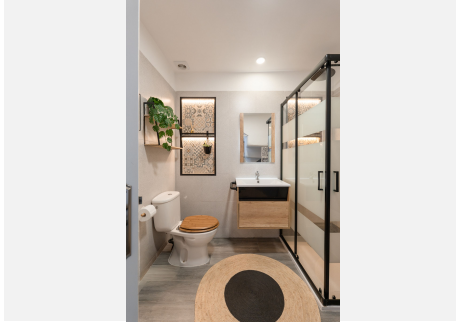

IDILIQ

ESTATES