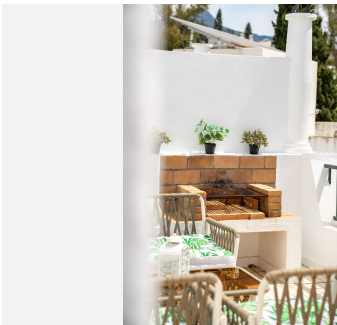

IDILIQ

ESTATES