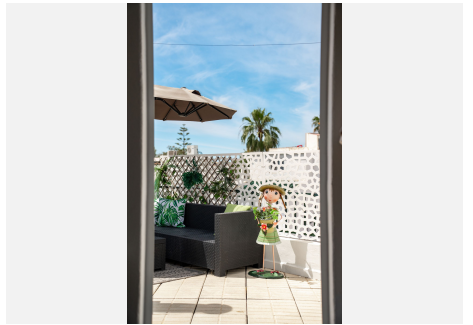

IDILIQ

ESTATES