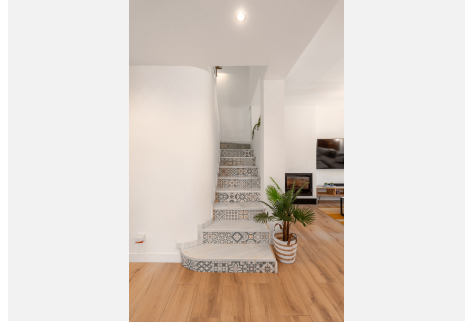

IDILIQ

ESTATES