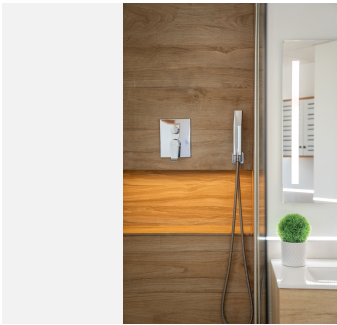

IDILIQ

ESTATES