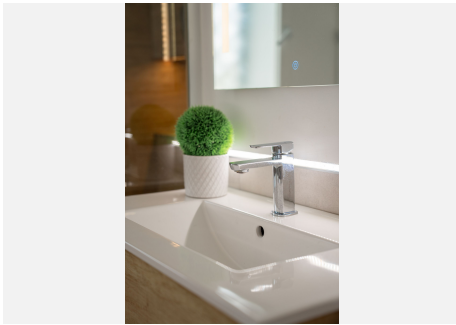

IDILIQ

ESTATES