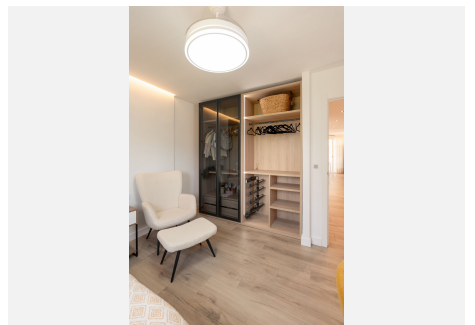

IDILIQ

ESTATES

The first floor consists of three spacious bedrooms and a second bathroom. The master bedroom features an ensuite bathroom together with its own private balcony.

On the upper level, the property offers a practical storage room with direct access to the rooftop solarium. Thanks to its open positioning, the solarium enjoys sun throughout the day and adds an additional outdoor living space to the property.

Residents of Sol Europa Golf benefit from a well maintained communal swimming pool and gated community parking within the urbanisation.

A bright and well balanced family townhouse in a consistently popular part of Nueva Andalucía, close to golf courses, international schools, restaurants, Puerto Banús and Marbella.

€675,000