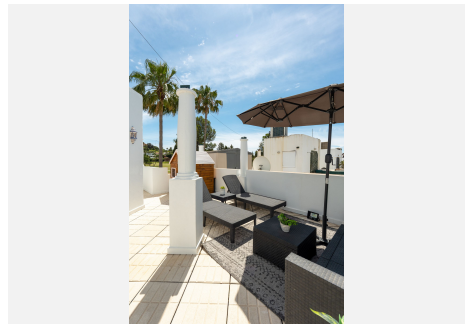

IDILIQ

ESTATES