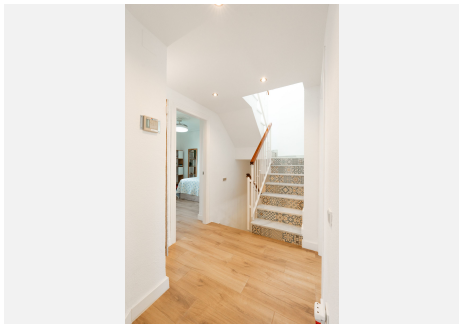

IDILIQ

ESTATES