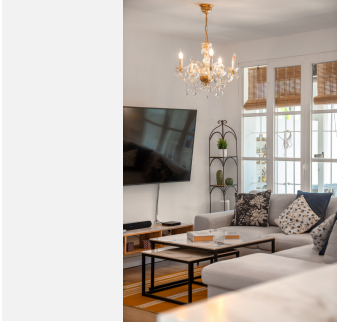

IDILIQ

ESTATES