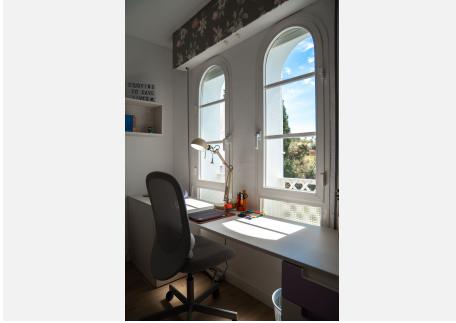

IDILIQ

ESTATES