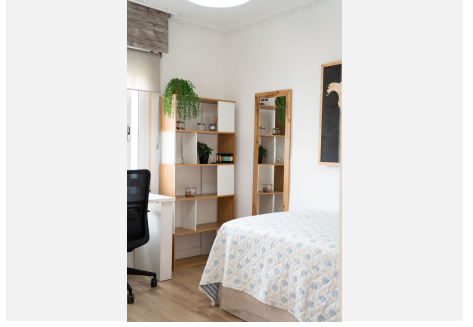

IDILIQ

ESTATES