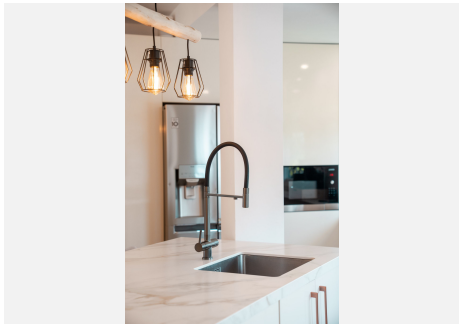

IDILIQ

ESTATES

The first floor consists of three spacious bedrooms and a second bathroom. The master bedroom features an ensuite bathroom together with its own private balcony.

On the upper level, the property offers a practical storage room with direct access to the rooftop solarium. Thanks to its open positioning, the solarium enjoys sun throughout the day and adds an additional outdoor living space to the property.

Residents of Sol Europa Golf benefit from a well maintained communal swimming pool and gated community parking within the urbanisation.

A bright and well balanced family townhouse in a consistently popular part of Nueva Andalucía, close to golf courses, international schools, restaurants, Puerto Banús and Marbella.

€675,000