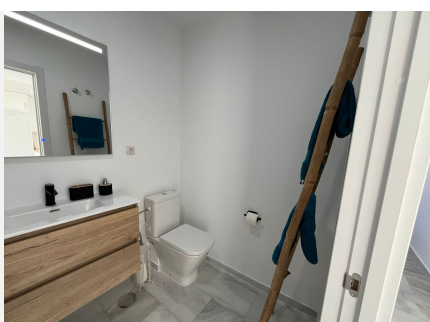

IDILIQ

ESTATES

location. For more information or to schedule a viewing, please don't hesitate to contact us.