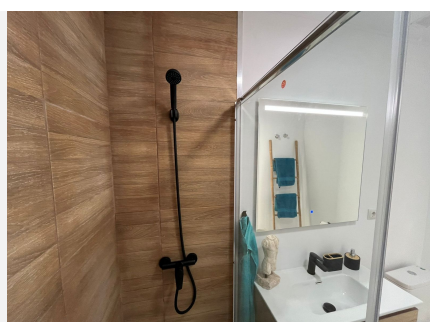

IDILIQ

ESTATES

location. For more information or to schedule a viewing, please don't hesitate to contact us.