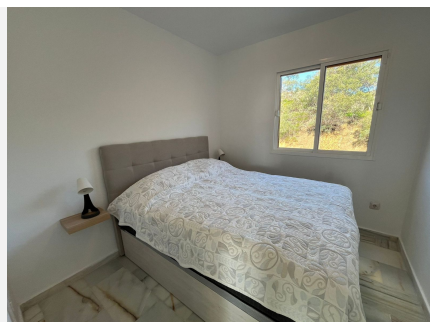

IDILIQ

ESTATES

location. For more information or to schedule a viewing, please don't hesitate to contact us.