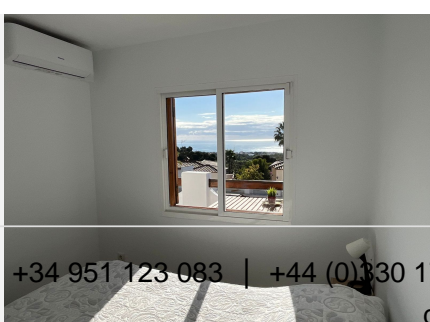

IDILIQ

ESTATES

location. For more information or to schedule a viewing, please don't hesitate to contact us.