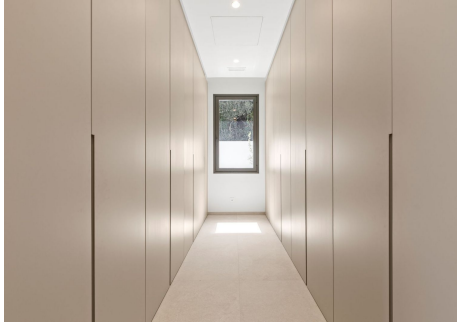

IDILIQ

ESTATES