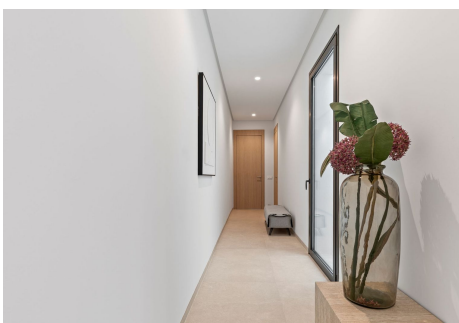

IDILIQ

ESTATES