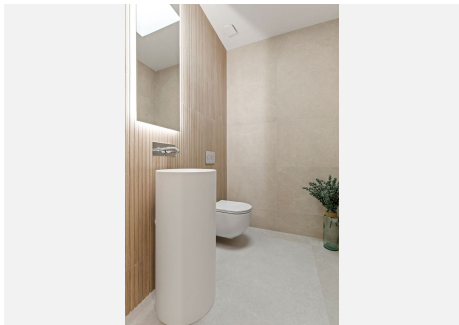

IDILIQ

ESTATES