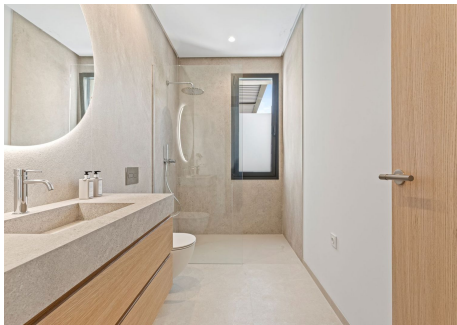

IDILIQ

ESTATES