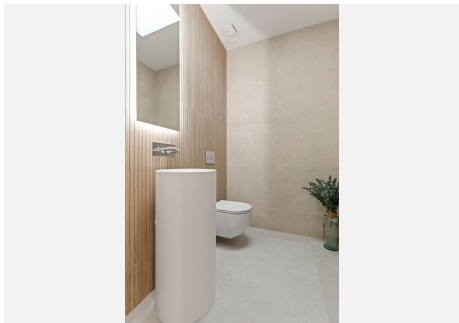

IDILIQ

ESTATES