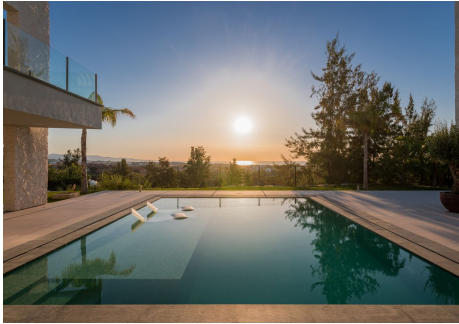

IDILIQ

ESTATES

sophistication. The meticulously maintained garden invites you to enjoy outdoor dinners and stargazing on warm nights, offering an environment conducive to well-being and connection with nature. Additionally, the garage with space for two cars provides additional comfort. Don't miss this unique opportunity to live in the luxury of Nueva Atalaya.