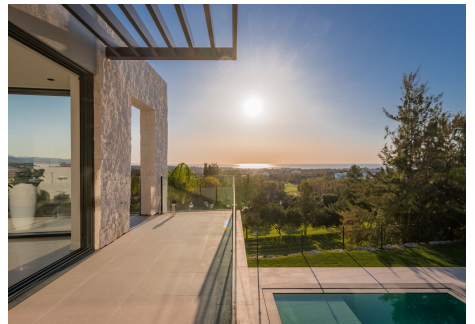

IDILIQ

ESTATES

sophistication. The meticulously maintained garden invites you to enjoy outdoor dinners and stargazing on warm nights, offering an environment conducive to well-being and connection with nature. Additionally, the garage with space for two cars provides additional comfort. Don't miss this unique opportunity to live in the luxury of Nueva Atalaya.