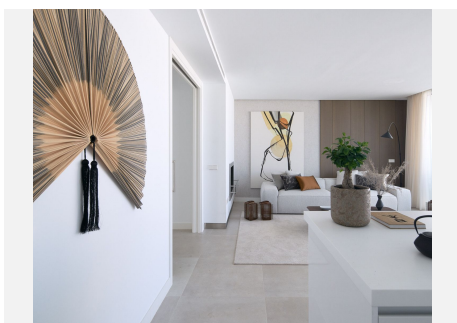

IDILIQ

ESTATES