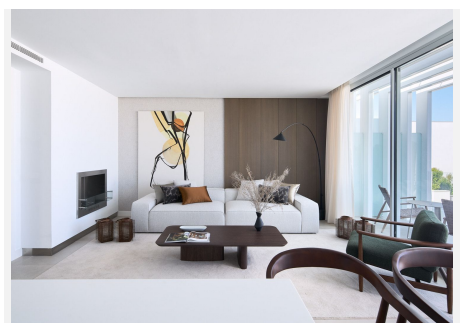

IDILIQ

ESTATES