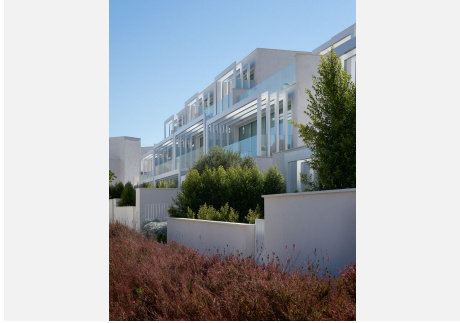

IDILIQ

ESTATES