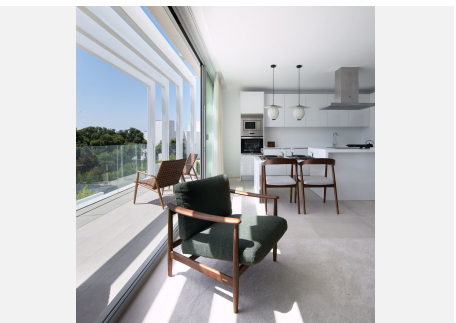

IDILIQ

ESTATES