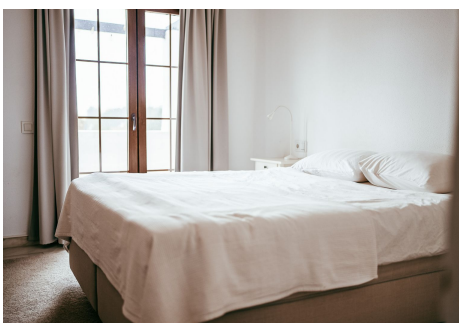

IDILIQ

ESTATES