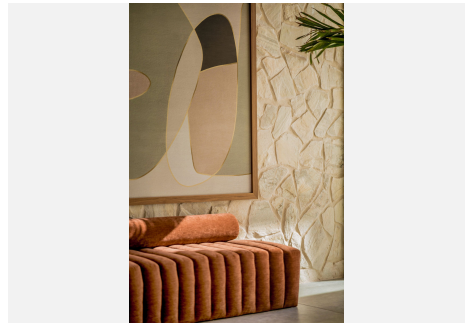

IDILIQ

ESTATES