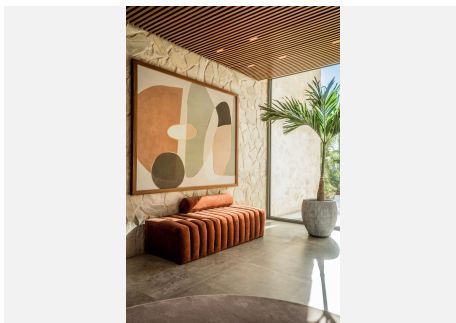

IDILIQ

ESTATES