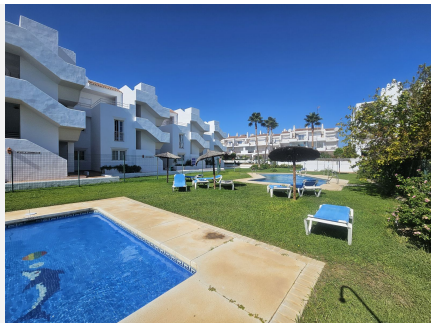

IDILIQ

ESTATES