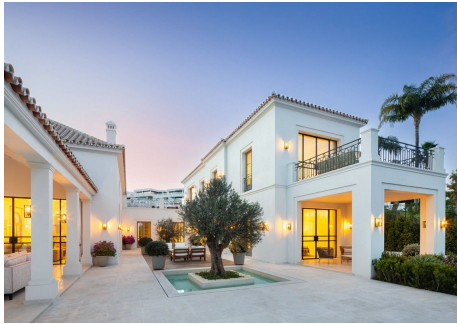

IDILIQ

ESTATES

of-the-art home cinema, and a climate-controlled gym, all designed to provide the ultimate in luxury and comfort. Every detail of this remarkable property has been thoughtfully crafted to elevate your lifestyle to new heights, making it a true haven of elegance and sophistication.