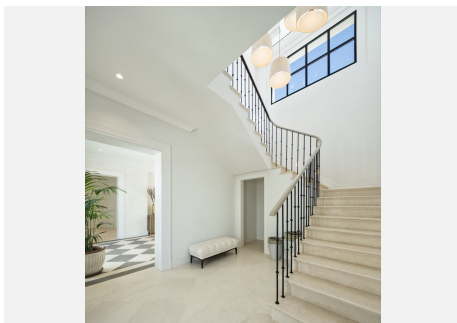

IDILIQ

ESTATES