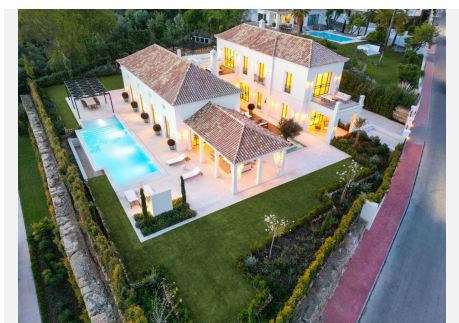

IDILIQ

ESTATES