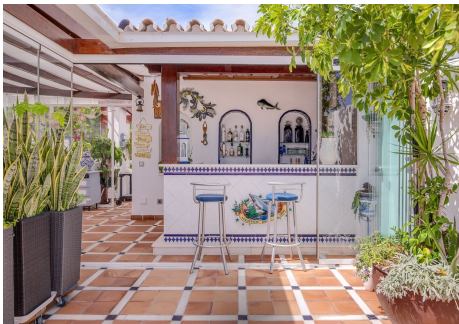

IDILIQ

ESTATES