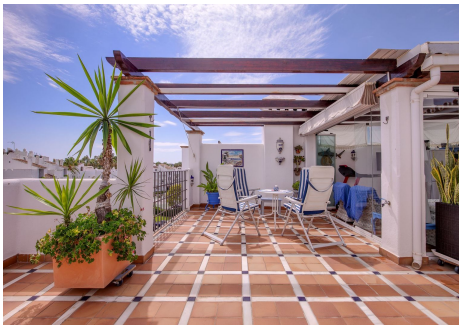

IDILIQ

ESTATES