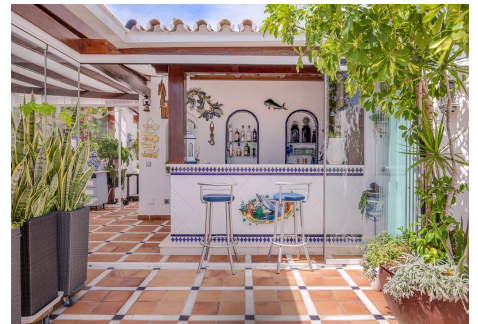

IDILIQ

ESTATES