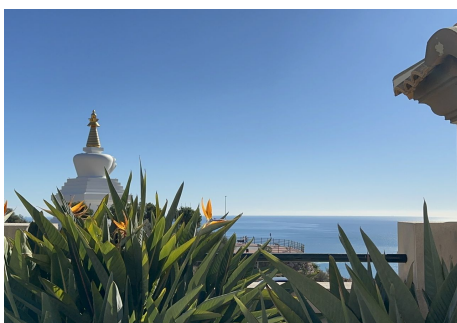

IDILIQ

ESTATES