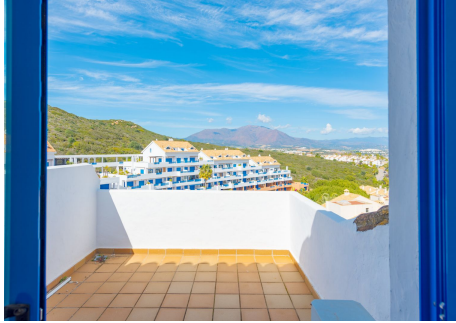

IDILIQ

ESTATES