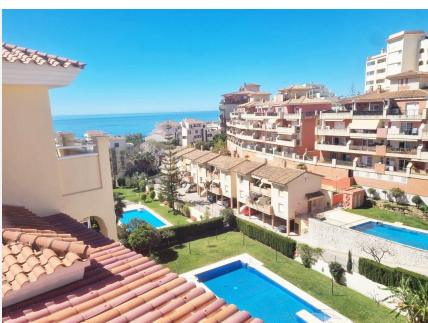

77 m²

TERRACE

40 m²

Nicely situated penthouse in torrequebrada.

IDILIQ

ESTATES

IDILIQ

ESTATES