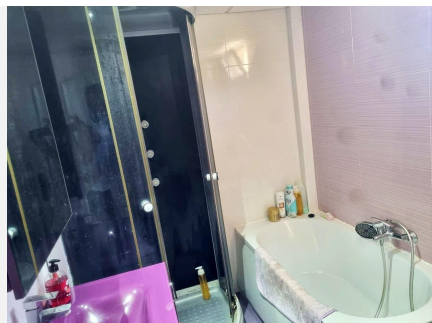

77 m²

TERRACE

40 m²

Nicely situated penthouse in torrequebrada.

IDILIQ

ESTATES

IDILIQ

ESTATES