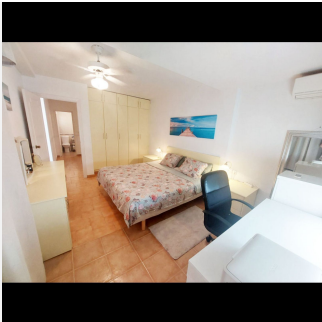

196 m²

TERRACE

30 m²

Beautiful townhouse in Veracruz area with beautiful panoramic views.

IDILIQ

ESTATES

IDILIQ

ESTATES