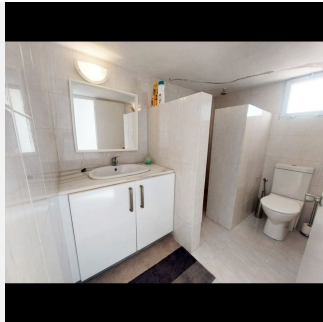

196 m²

TERRACE

30 m²

Beautiful townhouse in Veracruz area with beautiful panoramic views.

IDILIQ

ESTATES

IDILIQ

ESTATES