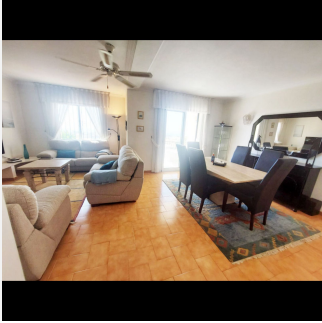

196 m²

TERRACE

30 m²

Beautiful townhouse in Veracruz area with beautiful panoramic views.

IDILIQ

ESTATES

IDILIQ

ESTATES