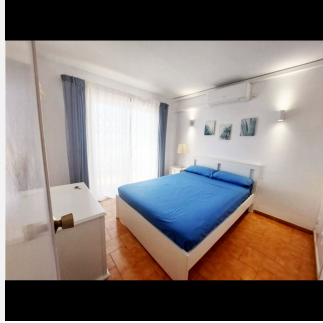

196 m²

TERRACE

30 m²

Beautiful townhouse in Veracruz area with beautiful panoramic views.

IDILIQ

ESTATES

IDILIQ

ESTATES