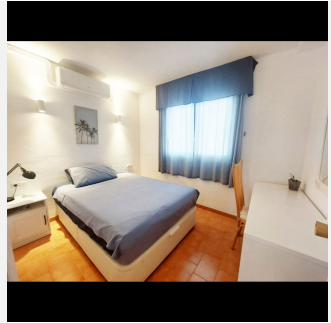

196 m²

TERRACE

30 m²

Beautiful townhouse in Veracruz area with beautiful panoramic views.

IDILIQ

ESTATES

IDILIQ

ESTATES