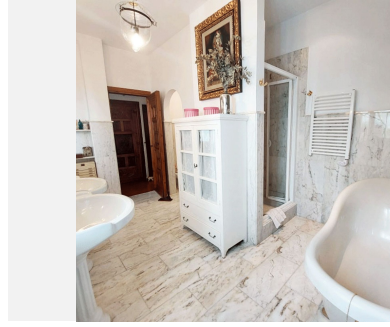

IDILIQ

ESTATES