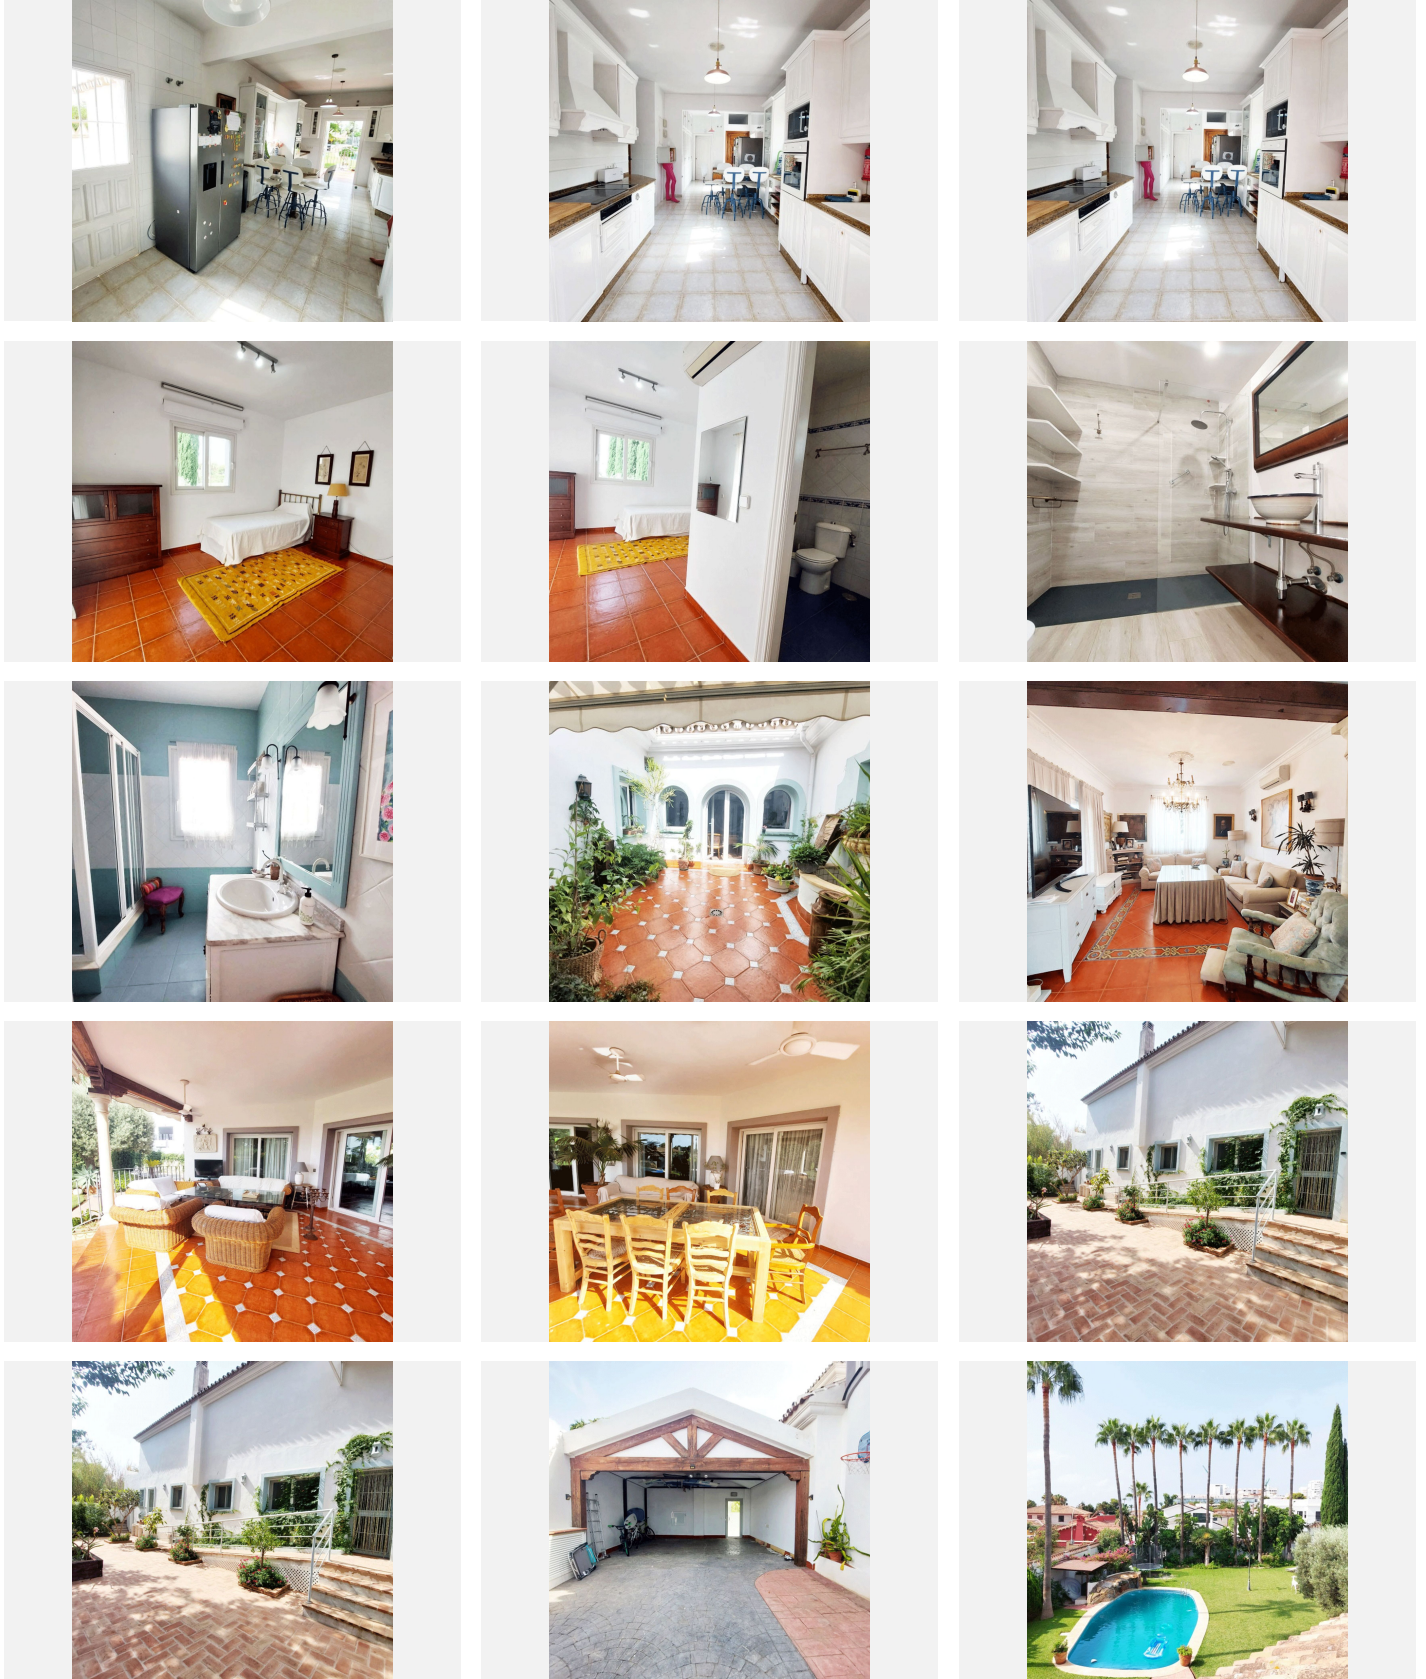

IDILIQ

ESTATES