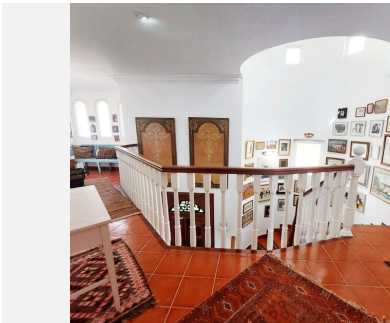

IDILIQ

ESTATES