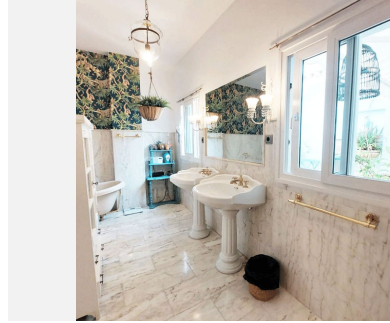

IDILIQ

ESTATES