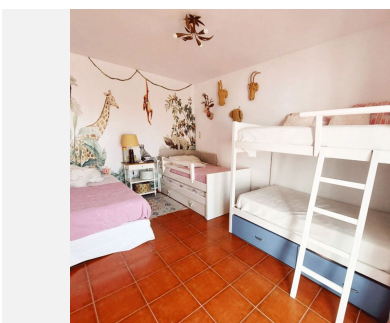

IDILIQ

ESTATES