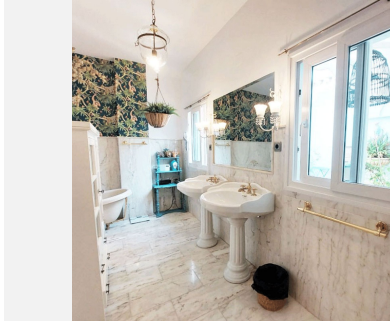

IDILIQ

ESTATES