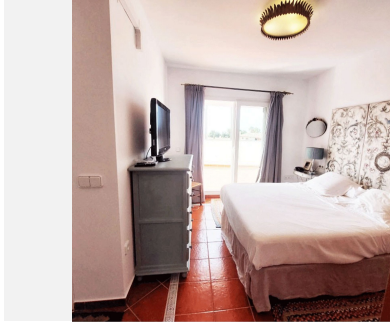

IDILIQ

ESTATES