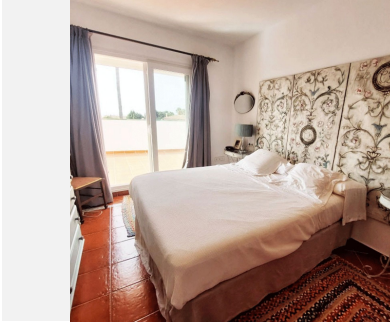

IDILIQ

ESTATES