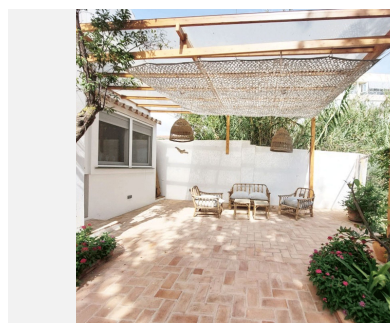

IDILIQ

ESTATES