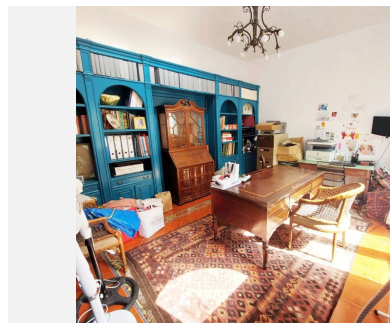

IDILIQ

ESTATES