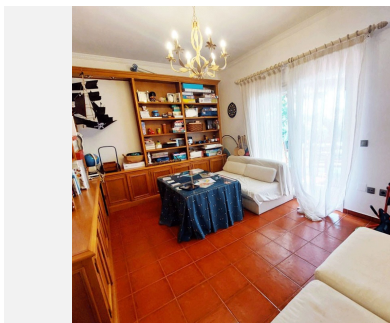

IDILIQ

ESTATES