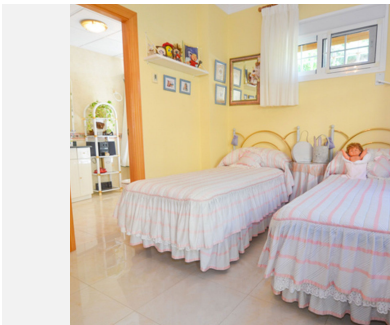

406 m²

PLOT

735 m²

TERRACE

80 m²

Beautiful villa located 150m from the beach.

IDILIQ

ESTATES