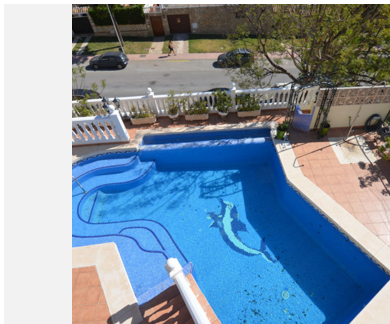

406 m²

PLOT

735 m²

TERRACE

80 m²

Beautiful villa located 150m from the beach.

IDILIQ

ESTATES