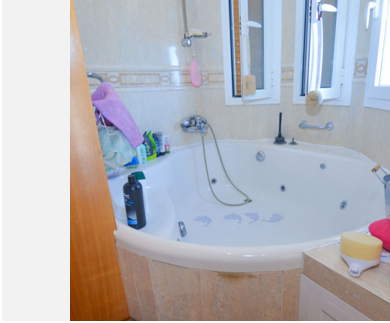

406 m²

PLOT

735 m²

TERRACE

80 m²

Beautiful villa located 150m from the beach.

IDILIQ

ESTATES