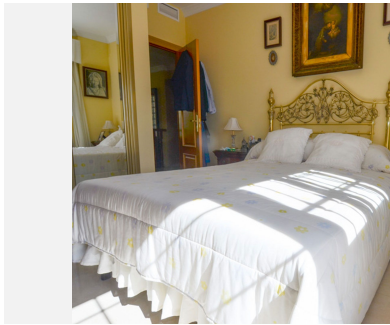

406 m²

PLOT

735 m²

TERRACE

80 m²

Beautiful villa located 150m from the beach.

IDILIQ

ESTATES