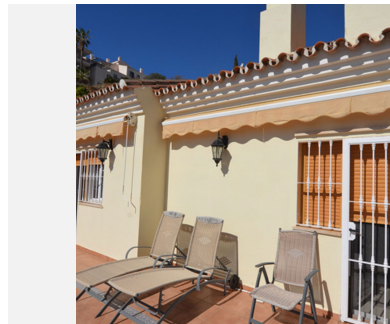

406 m²

PLOT

735 m²

TERRACE

80 m²

Beautiful villa located 150m from the beach.

IDILIQ

ESTATES