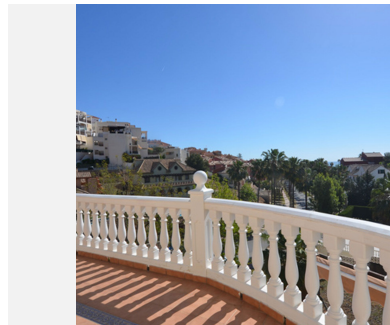

406 m²

PLOT

735 m²

TERRACE

80 m²

Beautiful villa located 150m from the beach.

IDILIQ

ESTATES