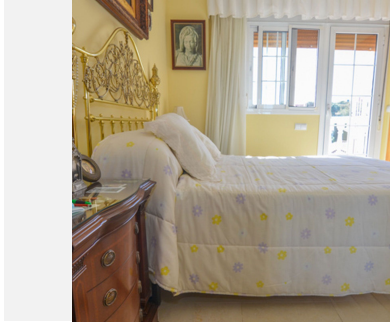

406 m²

PLOT

735 m²

TERRACE

80 m²

Beautiful villa located 150m from the beach.

IDILIQ

ESTATES