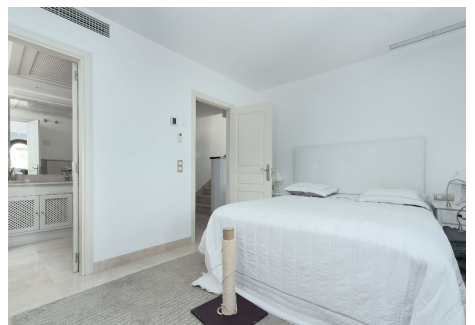

IDILIQ

ESTATES

for a family residence or a holiday shelter, this property promises an exceptional life experience.