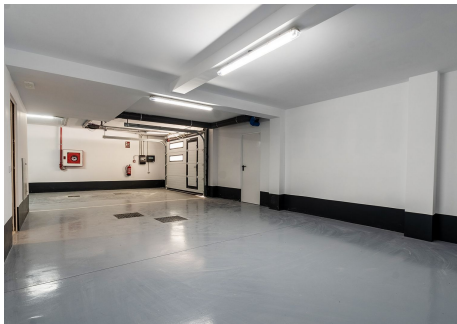

IDILIQ

ESTATES