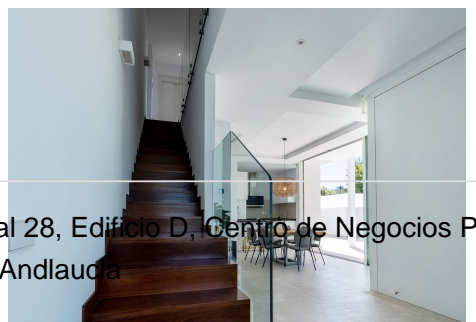

IDILIQ

ESTATES

us today for more information and secure your villa in this paradise. Don't leave. spend this unique opportunity to live luxury in its maximum expression!

+34 951 123 083 | +44 (0)330 179 888 | info@idiliqestates.com | Local 28, Edificio D, Centro de Negocios Puerta de Banús, N-340, Km 175, 29660 Nueva Andalucía