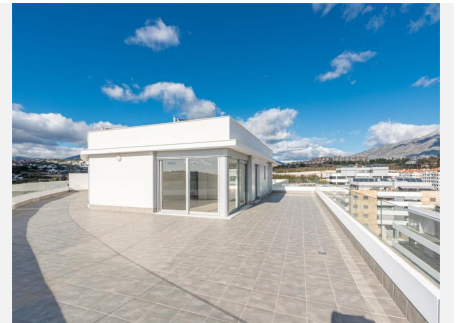

IDILIQ

ESTATES