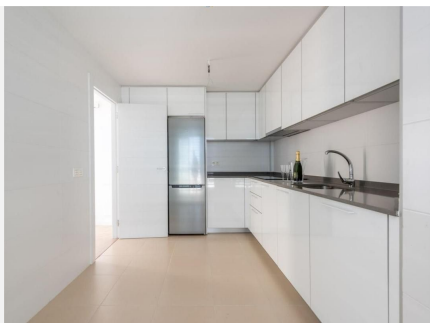

IDILIQ

ESTATES