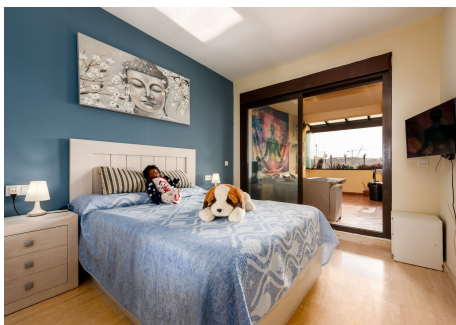

IDILIQ

ESTATES

quality of construction. WHAT ARE YOU WAITING FOR? BOOK YOUR VISIT!!