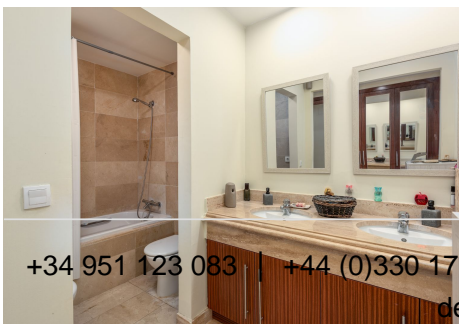

IDILIQ

ESTATES

quality of construction. WHAT ARE YOU WAITING FOR? BOOK YOUR VISIT!!