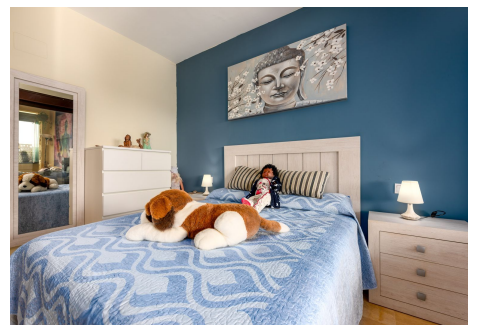

IDILIQ

ESTATES

quality of construction. WHAT ARE YOU WAITING FOR? BOOK YOUR VISIT!!