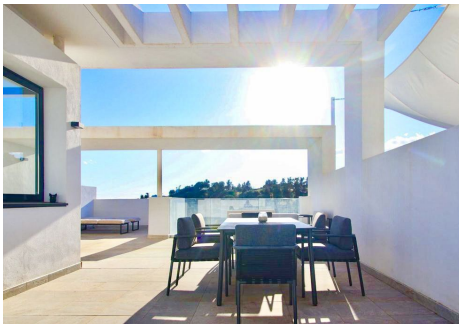

IDILIQ

ESTATES