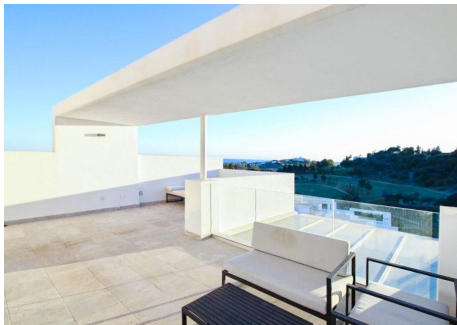

IDILIQ

ESTATES