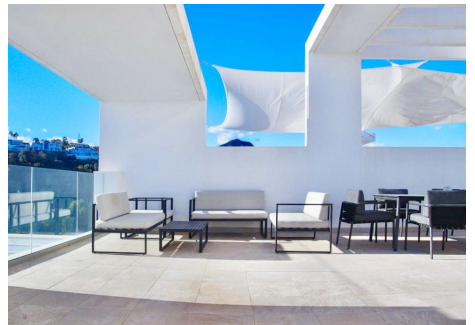

IDILIQ

ESTATES