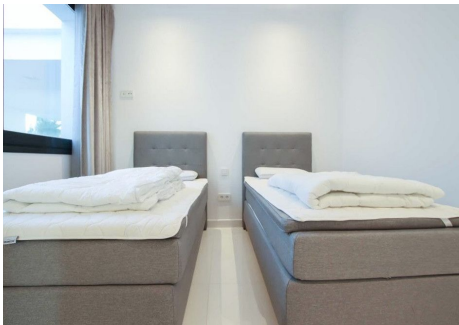

IDILIQ

ESTATES