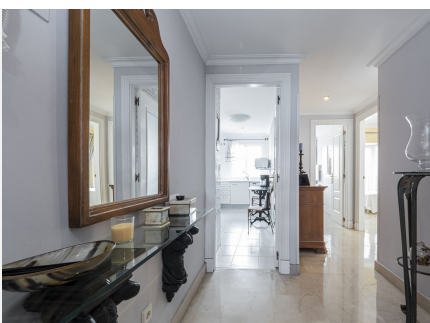

IDILIQ

ESTATES