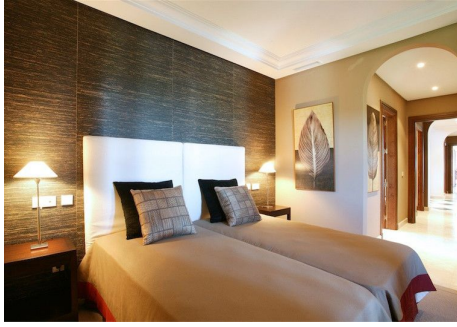

IDILIQ

ESTATES