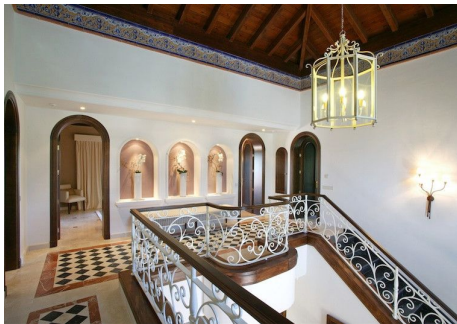

IDILIQ

ESTATES