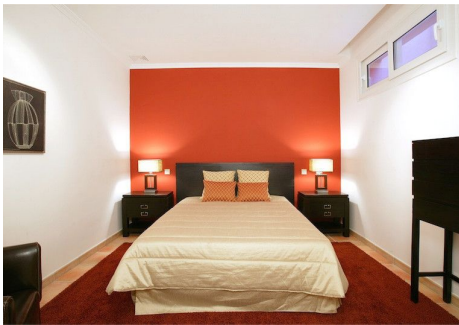

IDILIQ

ESTATES