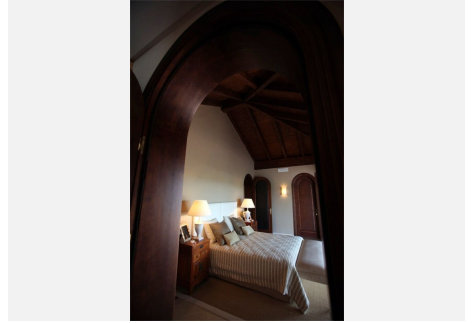

IDILIQ

ESTATES