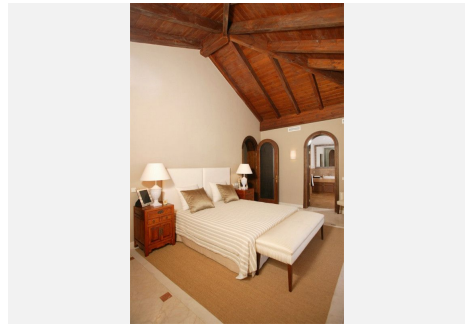

IDILIQ

ESTATES