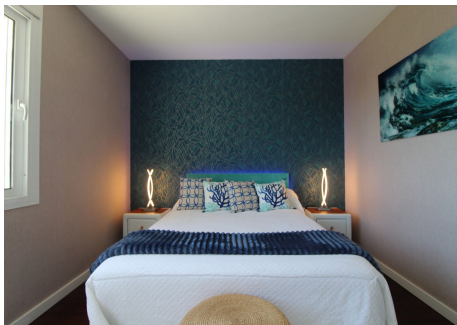

IDILIQ

ESTATES