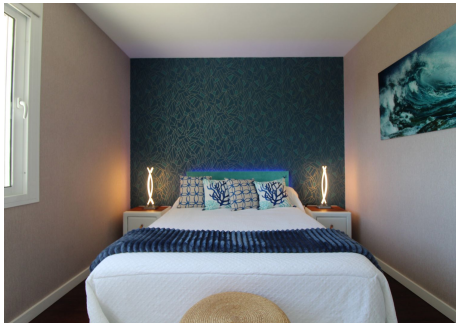

IDILIQ

ESTATES