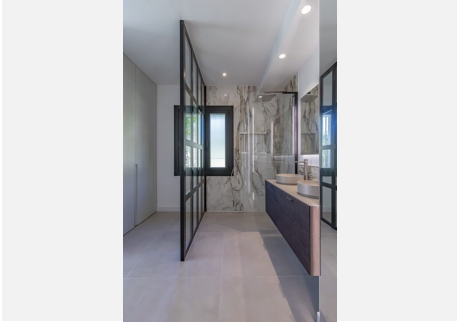

IDILIQ

ESTATES