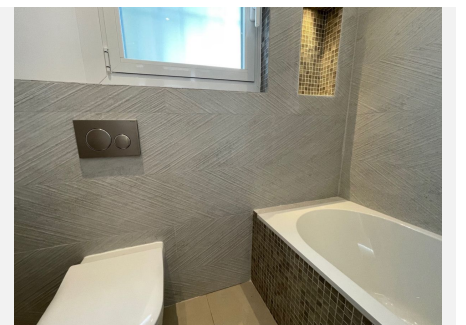

IDILIQ

ESTATES