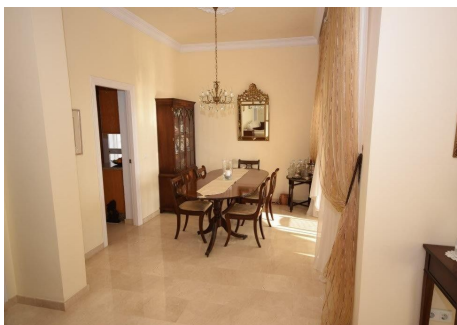

IDILIQ

ESTATES