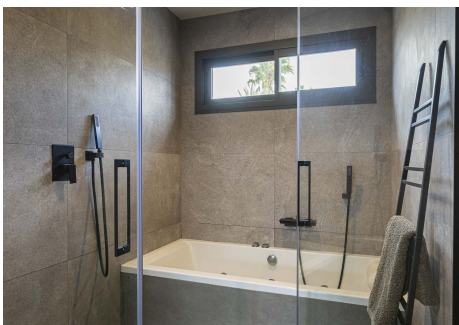

IDILIQ

ESTATES

just moments from vibrant local attractions.

+34 951 123 083 | +44 (0)330 179 8687 | info@idiligestates.com Local 28, Edificio D, Centro de Negocios Puerta de Bandus, N-340, Km 175, 29660 Nueva Andlucia