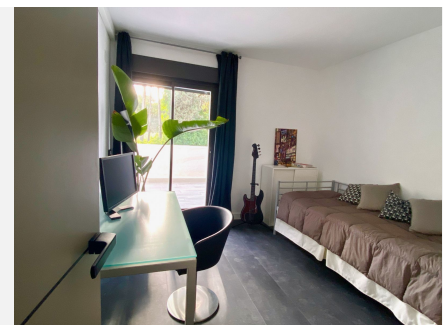

IDILIQ

ESTATES

just moments from vibrant local attractions.

+34 951 123 083 | +44 (0)330 179 8687 | info@idiligestates.com Local 28, Edificio D, Centro de Negocios Puerta de Bandus, N-340, Km 175, 29660 Nueva Andlucia