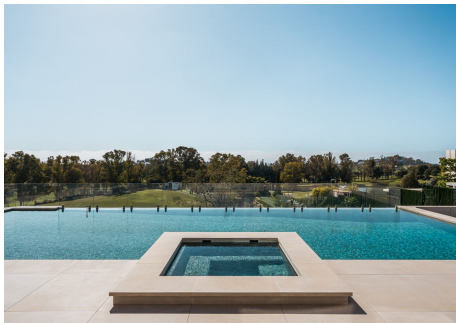

IDILIQ

ESTATES

in a peaceful, quiet setting, the villa offers breathtaking views of the golf course, pool, lake, mountains, and partial sea views—a truly idyllic backdrop.

Whether furnished or unfurnished, this home offers the flexibility to personalize and tailor it to your unique vision.

This is more than a house; it's a lifestyle of luxury, sophistication, and serenity. Don't miss the opportunity to make this treasure in one of the Costa del Sol's most sought-after locations your own.