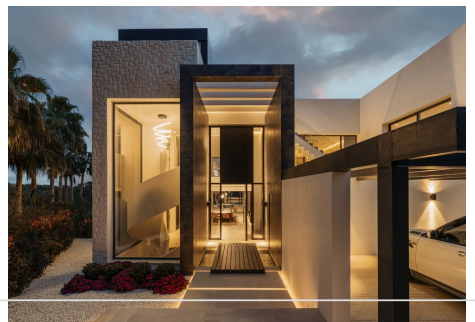

IDILIQ

ESTATES

in a peaceful, quiet setting, the villa offers breathtaking views of the golf course, pool, lake, mountains, and partial sea views—a truly idyllic backdrop.

Whether furnished or unfurnished, this home offers the flexibility to personalize and tailor it to your unique vision.

This is more than a house; it's a lifestyle of luxury, sophistication, and serenity. Don't miss the opportunity to make this treasure in one of the Costa del Sol's most sought-after locations your own.