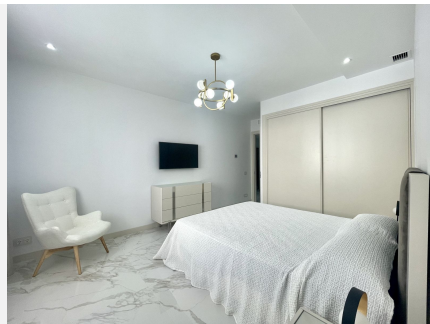

IDILIQ

ESTATES