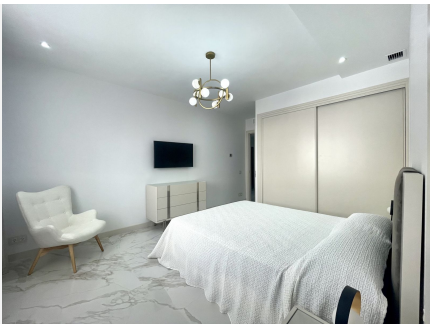

IDILIQ

ESTATES