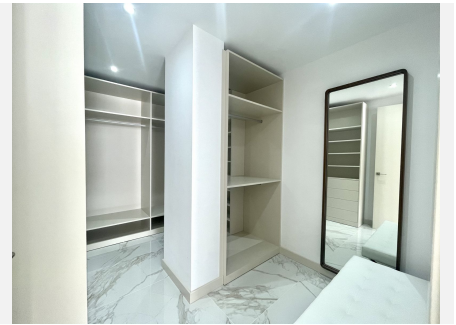

IDILIQ

ESTATES