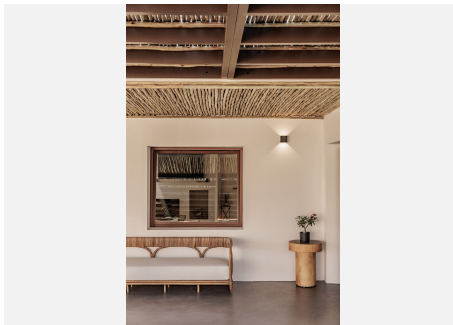

IDILIQ

ESTATES