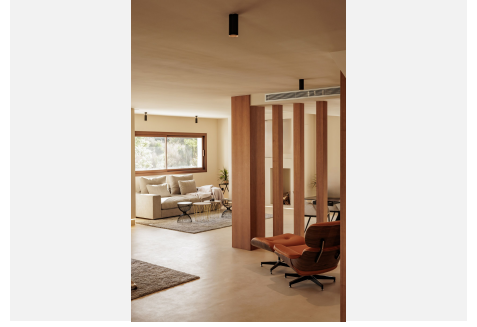

IDILIQ

ESTATES