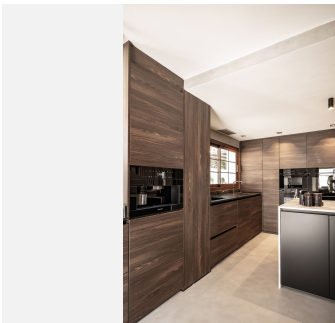

IDILIQ

ESTATES