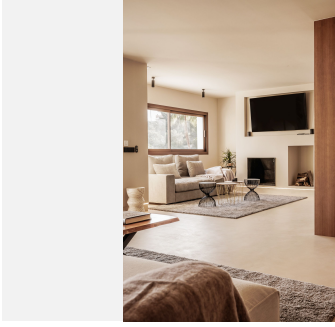

IDILIQ

ESTATES