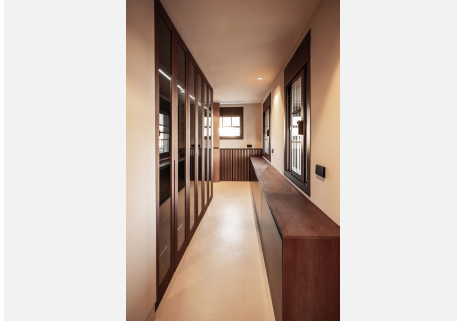

IDILIQ

ESTATES