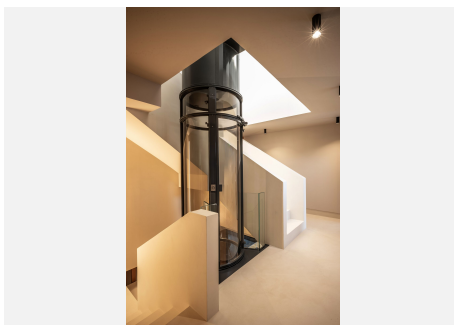

IDILIQ

ESTATES