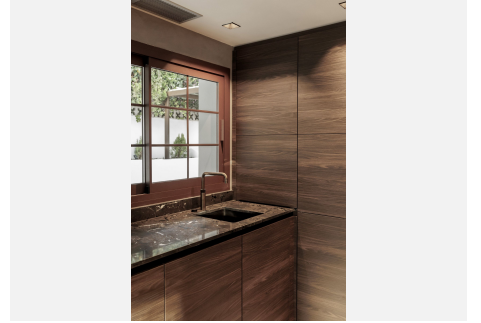

IDILIQ

ESTATES