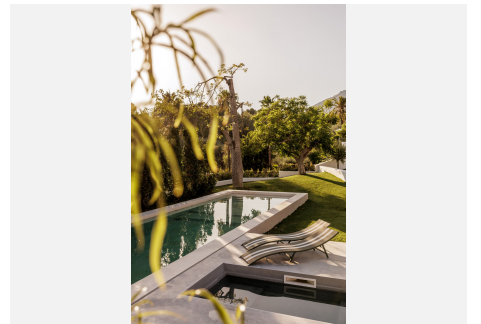

IDILIQ

ESTATES