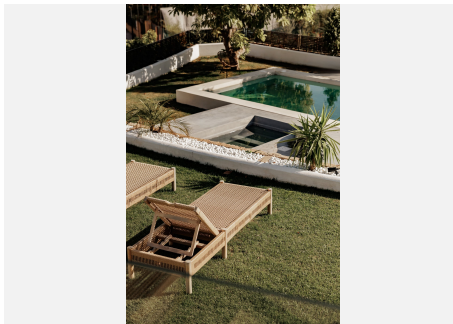

IDILIQ

ESTATES