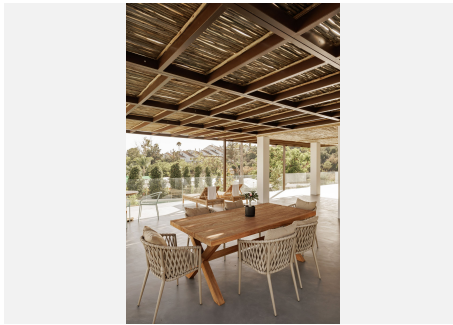

IDILIQ

ESTATES