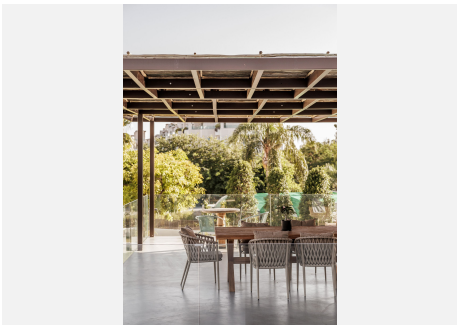

IDILIQ

ESTATES