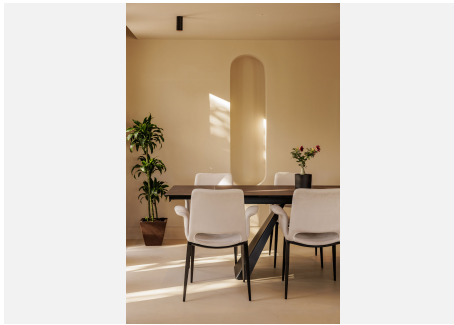

IDILIQ

ESTATES