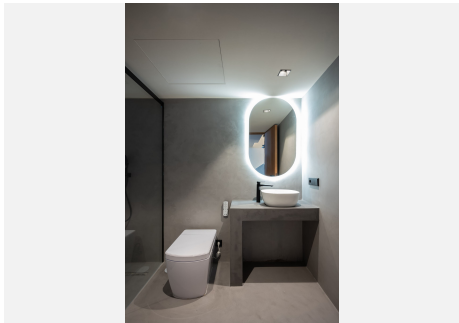

IDILIQ

ESTATES