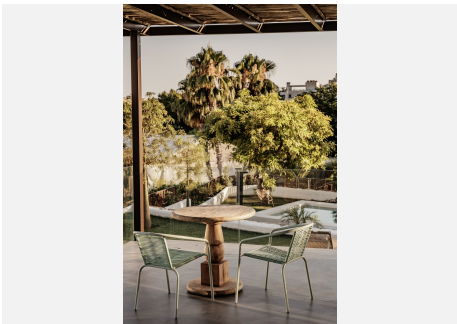

IDILIQ

ESTATES