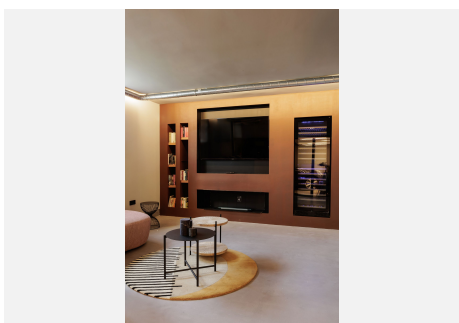

IDILIQ

ESTATES