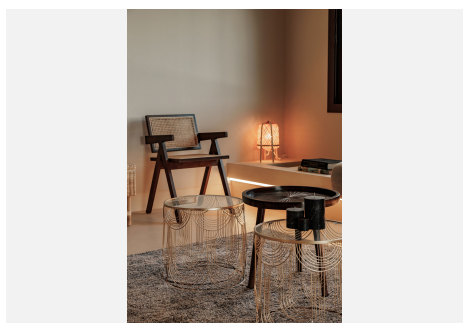

IDILIQ

ESTATES