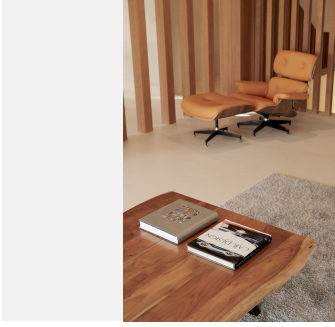

IDILIQ

ESTATES