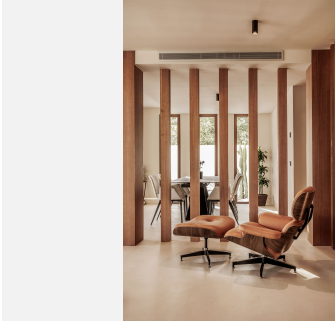

IDILIQ

ESTATES