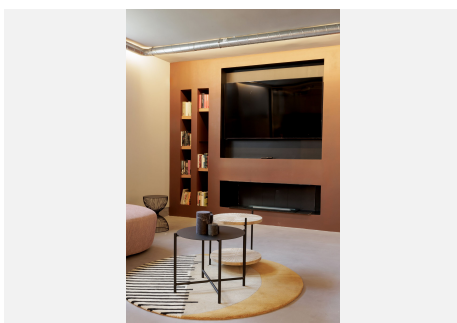

IDILIQ

ESTATES