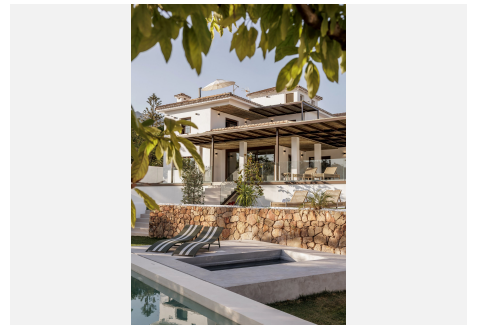

IDILIQ

ESTATES