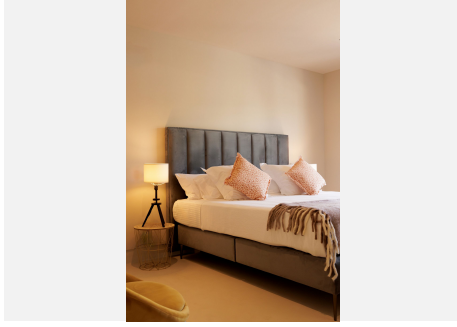

IDILIQ

ESTATES