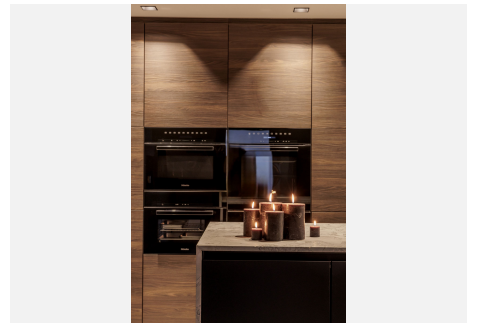

IDILIQ

ESTATES