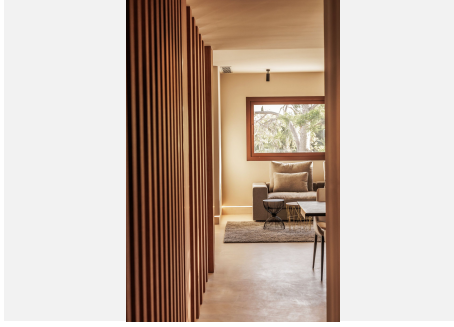

IDILIQ

ESTATES