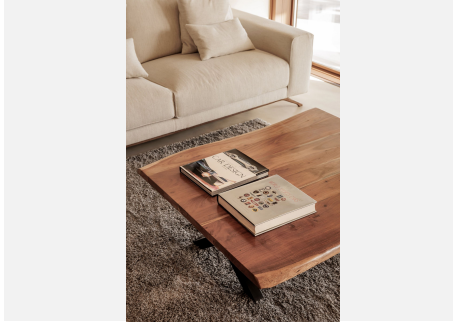

IDILIQ

ESTATES