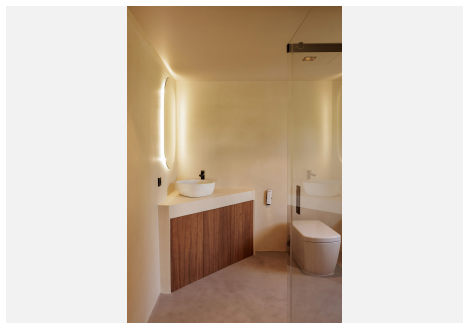

IDILIQ

ESTATES