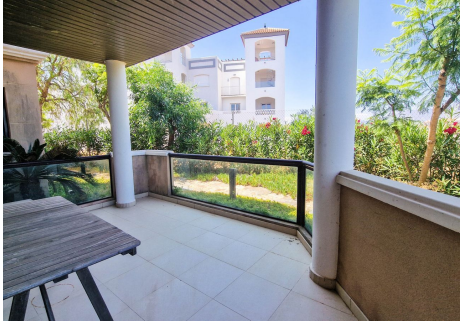

IDILIQ

ESTATES