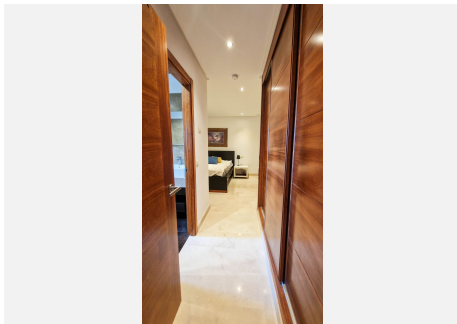

IDILIQ

ESTATES