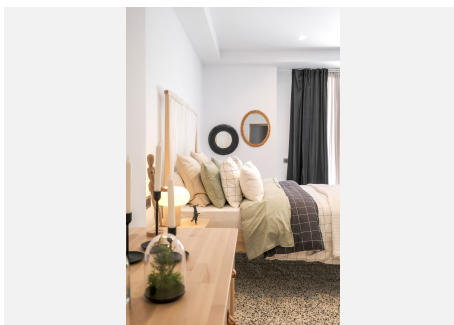

IDILIQ

ESTATES