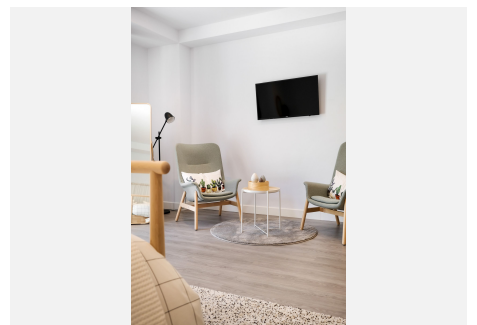

IDILIQ

ESTATES