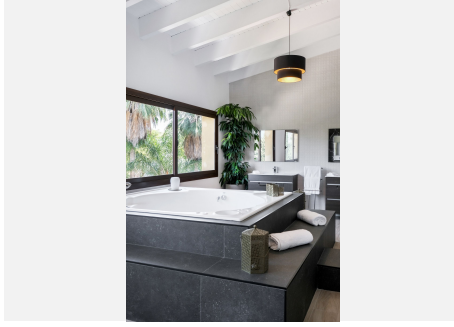

IDILIQ

ESTATES