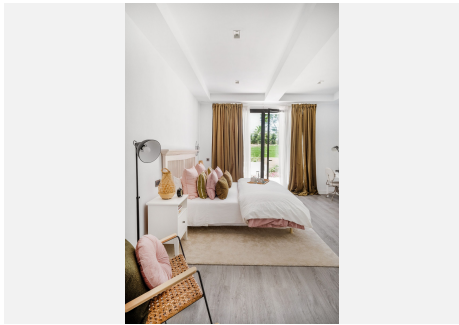

IDILIQ

ESTATES