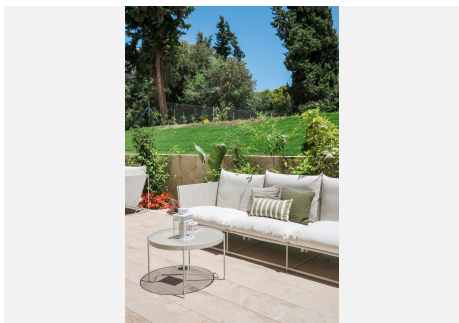

IDILIQ

ESTATES