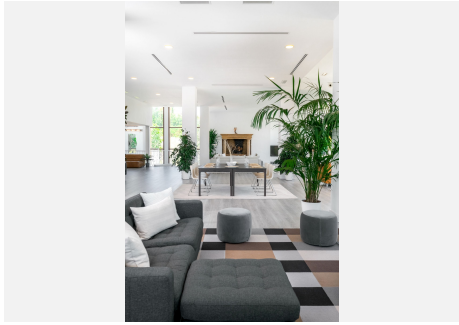

IDILIQ

ESTATES