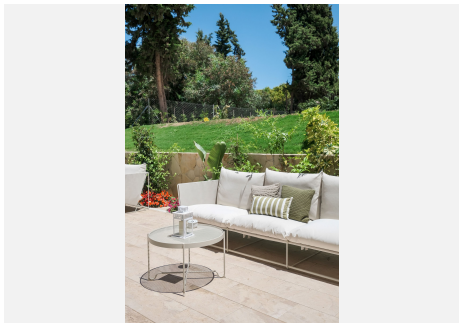

IDILIQ

ESTATES