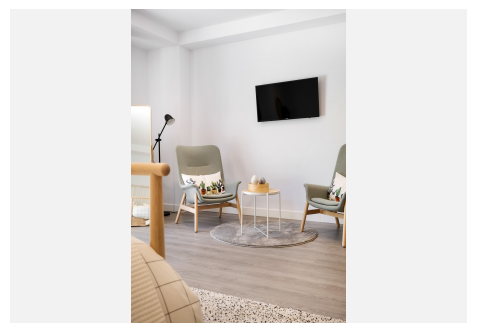

IDILIQ

ESTATES