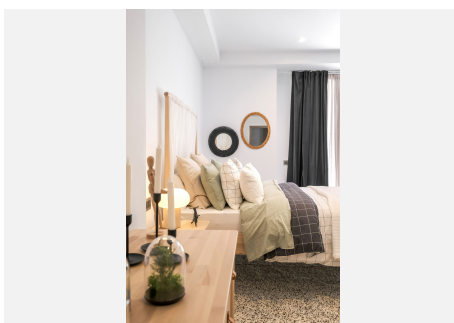

IDILIQ

ESTATES