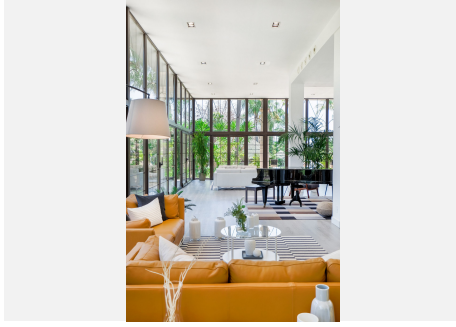

IDILIQ

ESTATES