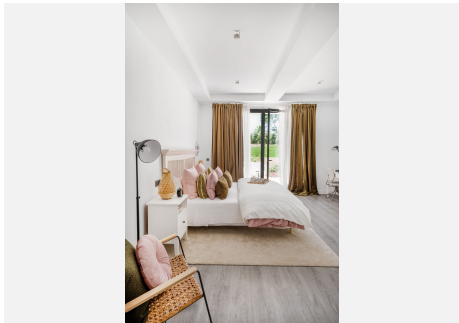

IDILIQ

ESTATES