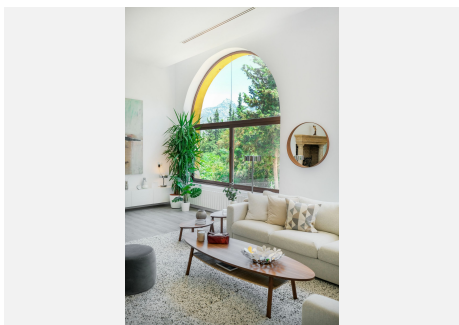

IDILIQ

ESTATES