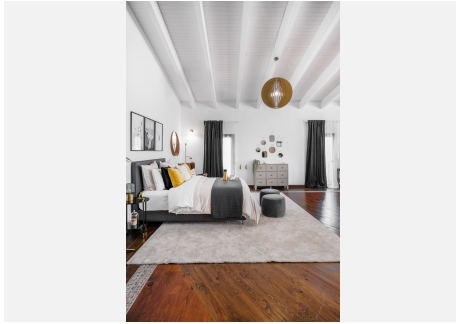

IDILIQ

ESTATES