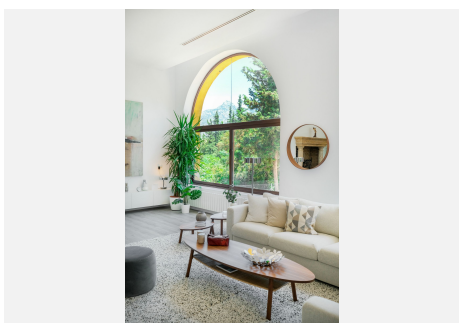

IDILIQ

ESTATES