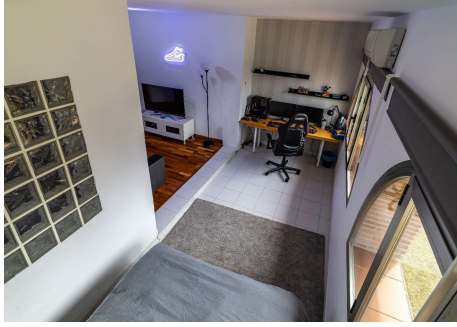

IDILIQ

ESTATES