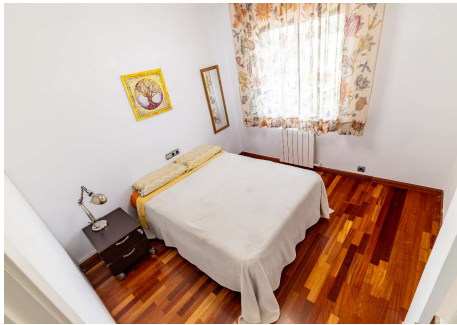

IDILIQ

ESTATES