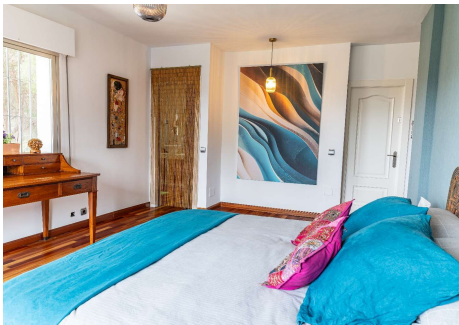

IDILIQ

ESTATES