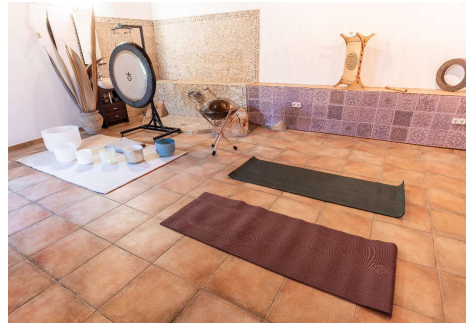

IDILIQ

ESTATES