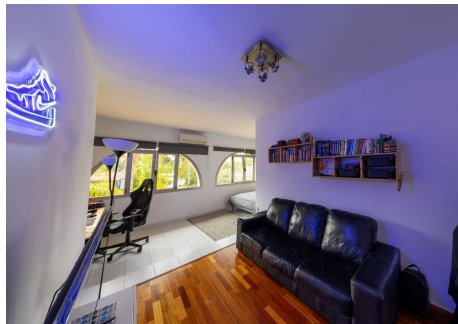

IDILIQ

ESTATES