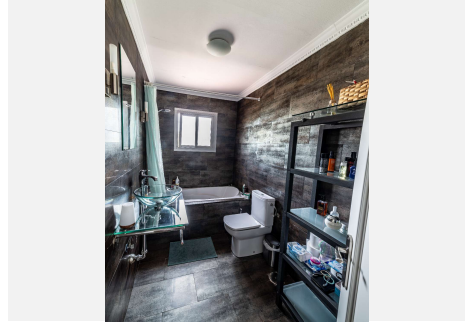

IDILIQ

ESTATES