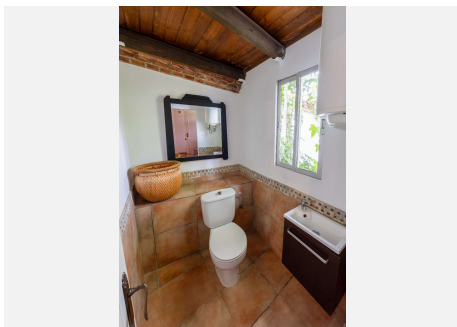

IDILIQ

ESTATES