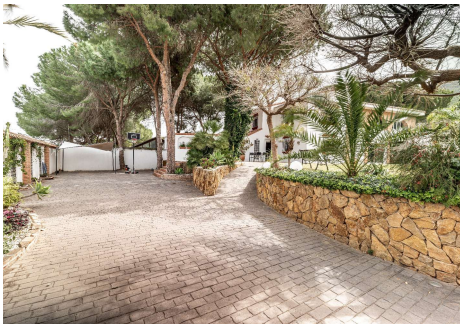

IDILIQ

ESTATES